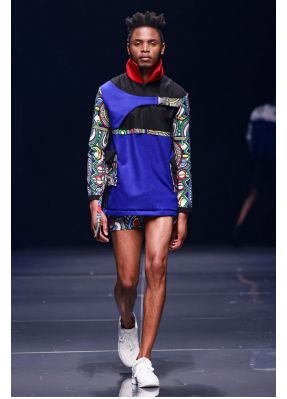

BOSS MODELS

DURBAN

SMANGA SHABALALA

Height: 187cm Chest: 93cm Waist: 78cm Shoe: 9 UK Eyes: Black