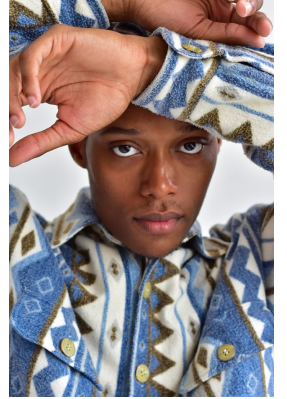

BOSS MODELS

DURBAN

FAVOUR OKOLI

Height: 184cm Chest: 89cm Waist: 74cm Shoe: 11 UK Hair: Black Eyes: Brown