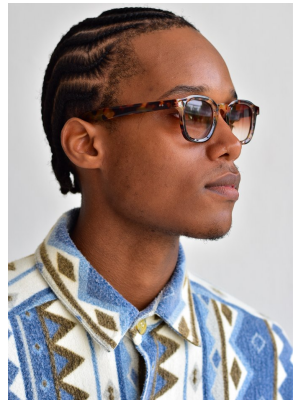

BOSS MODELS

DURBAN

FAVOUR OKOLI

Height: 184cm Chest: 89cm Waist: 74cm Shoe: 11 UK Hair: Black Eyes: Brown