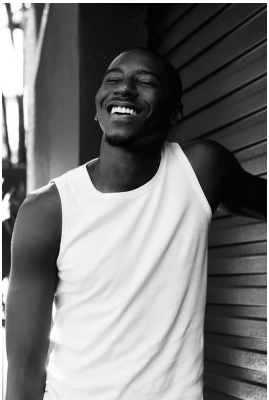

BOSS MODELS

DURBAN

EBENEZER TOWANI

Height: 187cm Chest: 93cm Waist: 79cm Shoe: 12 UK Hair: Black Eyes: Brown