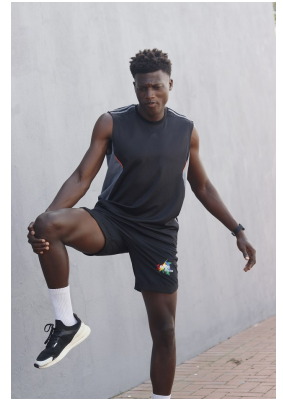

BOSS MODELS

DURBAN

KUMBIRAI MUJENI

Height: 185cm Chest: 101cm Waist: 84cm Shoe: 10 UK Hair: Black Eyes: Brown