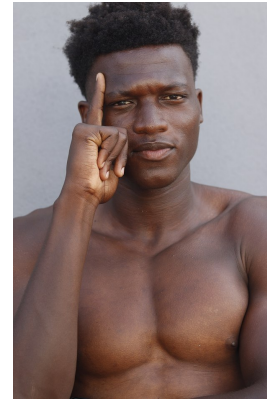

BOSS MODELS

DURBAN

KUMBIRAI MUJENI

Height: 185cm Chest: 101cm Waist: 84cm Shoe: 10 UK Hair: Black Eyes: Brown