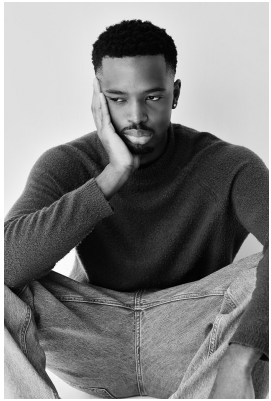

BOSS MODELS

DURBAN

LONA SHANDU

Height: 184cm Chest: 87cm Waist: 73cm Shoe: 8 UK Hair: Black Eyes: Black