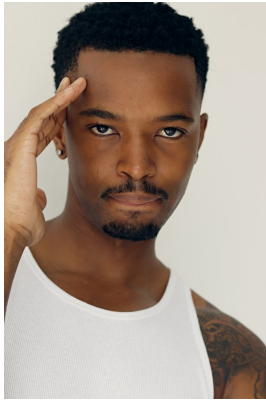

BOSS MODELS

DURBAN

LONA SHANDU

Height: 184cm Chest: 87cm Waist: 73cm Shoe: 8 UK Hair: Black Eyes: Black