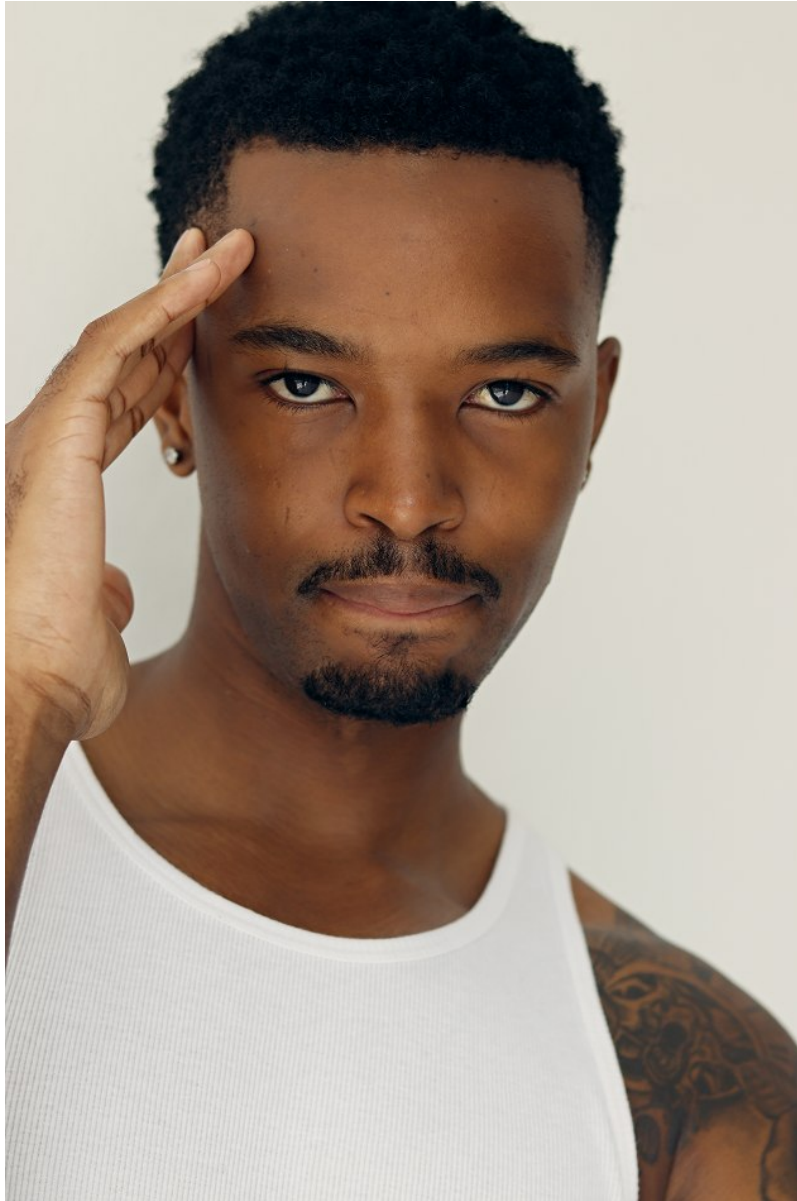

BOSS MODELS

DURBAN

LONA SHANDU

Height: 184cm Chest: 87cm Waist: 73cm Shoe: 8 UK Hair: Black Eyes: Black

BOSS MODELS

DURBAN

LONA SHANDU

Height: 184cm Chest: 87cm Waist: 73cm Shoe: 8 UK Hair: Black Eyes: Black

BOSS MODELS

DURBAN

LONA SHANDU

Height: 184cm Chest: 87cm Waist: 73cm Shoe: 8 UK Hair: Black Eyes: Black