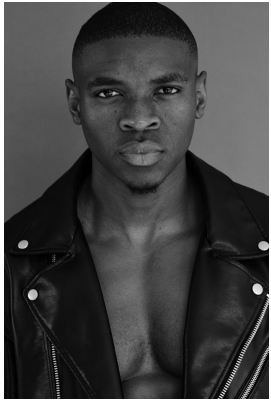

BOSS MODELS

DURBAN

LINDOKUHLE MCINEKA

Height: 186cm Chest: 99cm Waist: 83cm Suit: 34 L Shoe: 11 UK Hair: Black Eyes: Black