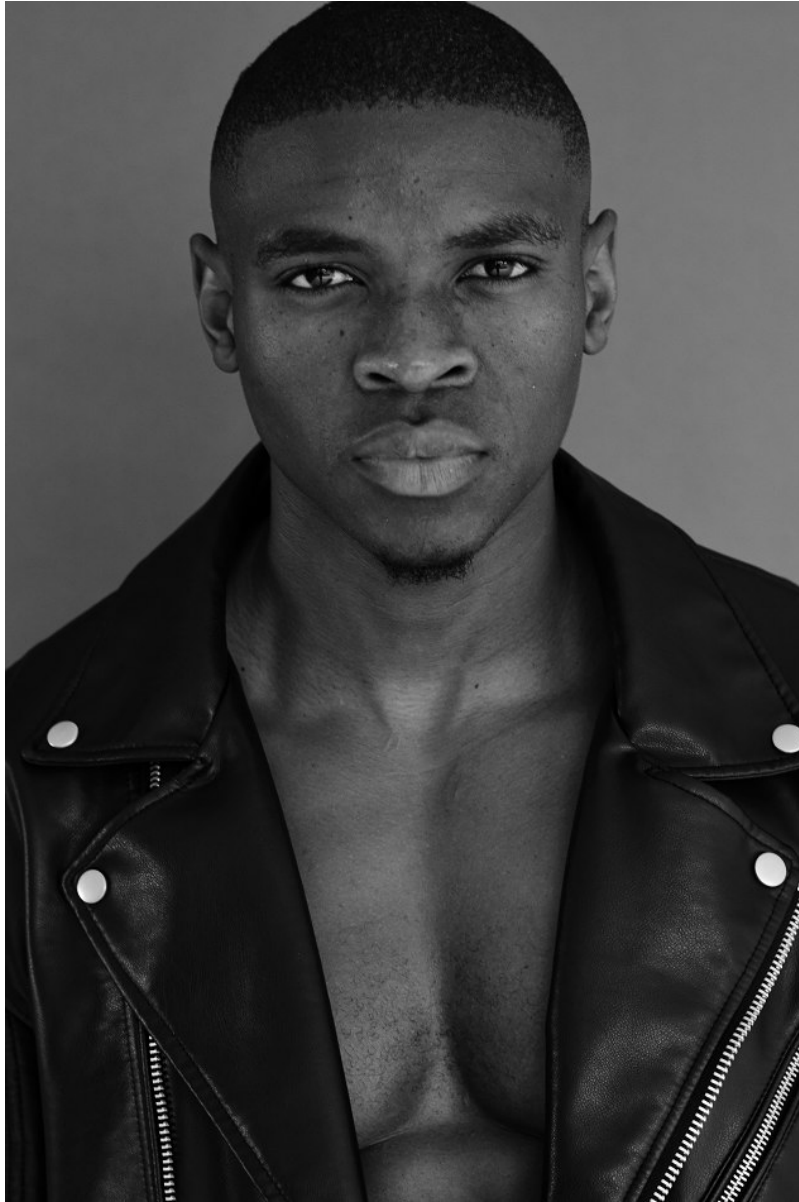

BOSS MODELS

DURBAN

LINDOKUHLE MCINEKA

Height: 186cm Chest: 99cm Waist: 83cm Suit: 34 L Shoe: 11 UK Hair: Black Eyes: Black

BOSS MODELS

DURBAN

LINDOKUHLE MCINEKA

Height: 186cm Chest: 99cm Waist: 83cm Suit: 34 L Shoe: 11 UK Hair: Black Eyes: Black