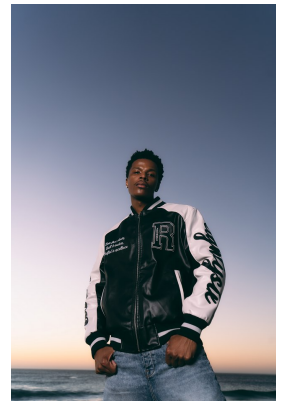

# BOSS MODELS

DURBAN

## QUINTON PHINI

Height: 184cm Chest: 97cm Waist: 78cm Shoe: 10 UK Hair: Black Eyes: Black