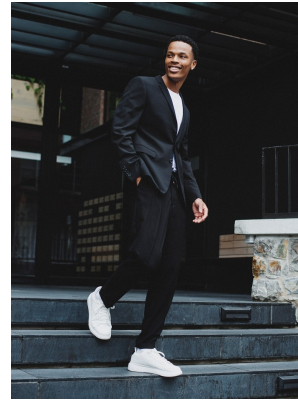

# BOSS MODELS

DURBAN

## QUINTON PHINI

Height: 184cm Chest: 97cm Waist: 78cm Shoe: 10 UK Hair: Black Eyes: Black