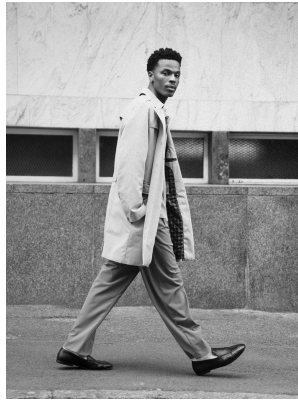

# BOSS MODELS

DURBAN

## QUINTON PHINI

Height: 184cm Chest: 97cm Waist: 78cm Shoe: 10 UK Hair: Black Eyes: Black