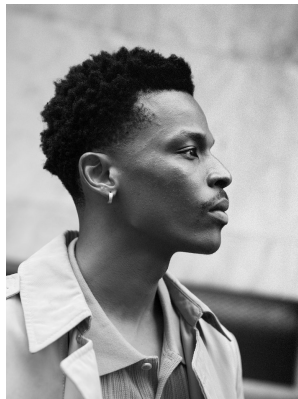

# BOSS MODELS

DURBAN

## QUINTON PHINI

Height: 184cm Chest: 97cm Waist: 78cm Shoe: 10 UK Hair: Black Eyes: Black