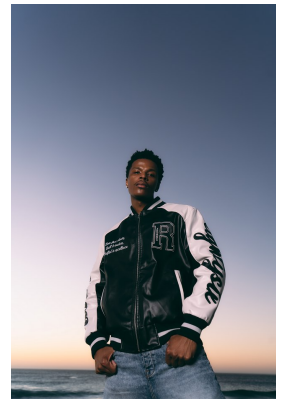

BOSS MODELS

DURBAN

QUINTON PHINI

Height: 184cm Chest: 97cm Waist: 78cm Shoe: 10 UK Hair: Black Eyes: Black