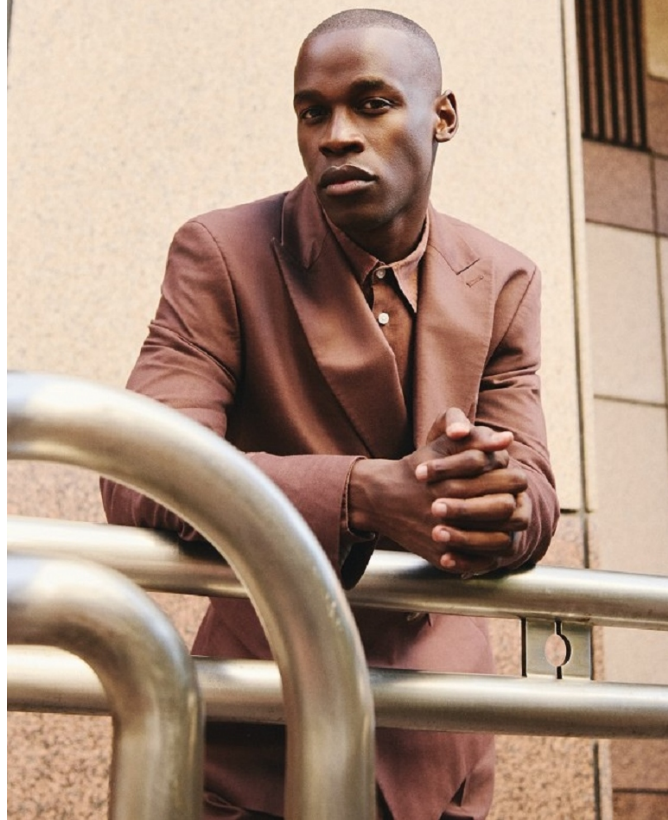

# BOSS MODELS

DURBAN

**KWANELE KHUMALO**

Height: 190cm Chest: 89cm Waist: 76cm Suit: 32 Shoe: 9 UK Hair: Black Eyes: Brown

# BOSS MODELS

DURBAN

KWANELE KHUMALO

Height: 190cm Chest: 89cm Waist: 76cm Suit: 32 Shoe: 9 UK Hair: Black Eyes: Brown