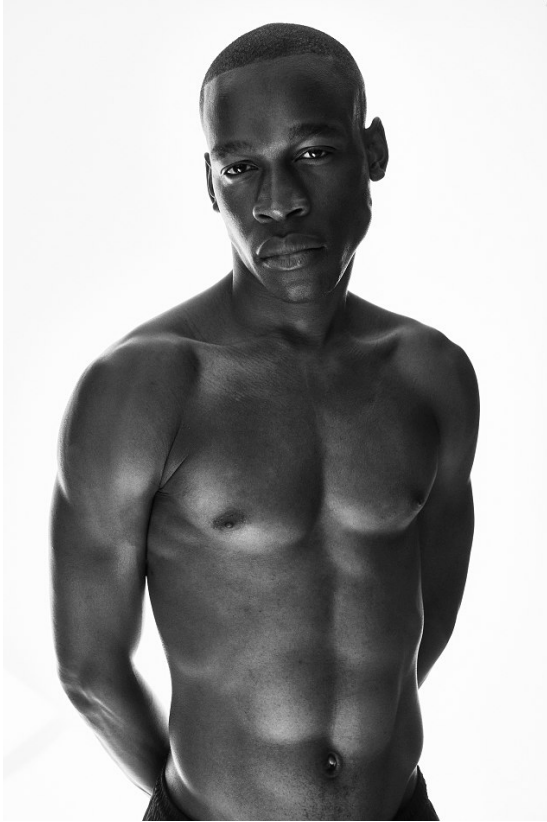

BOSS MODELS

DURBAN

KWANELE KHUMALO

Height: 190cm Chest: 89cm Waist: 76cm Suit: 32 Shoe: 9 UK Hair: Black Eyes: Brown

BOSS MODELS

DURBAN

KWANELE KHUMALO

Height: 190cm Chest: 89cm Waist: 76cm Suit: 32 Shoe: 9 UK Hair: Black Eyes: Brown