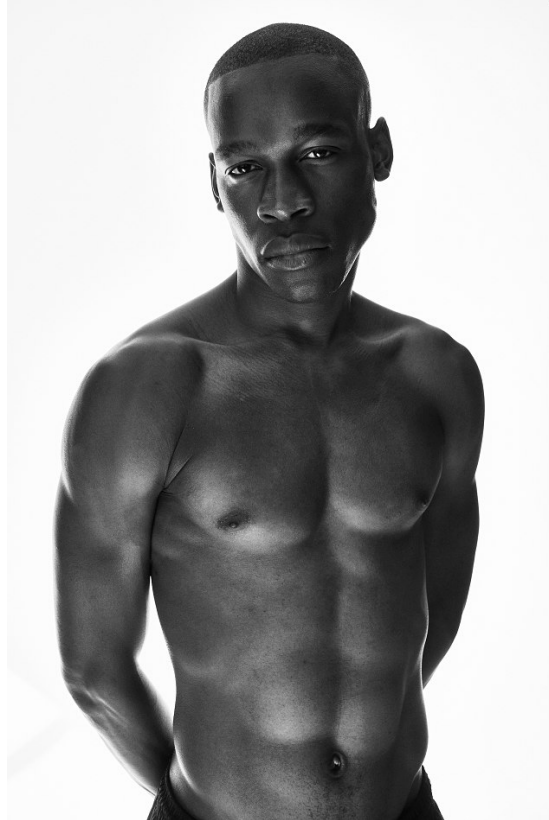

KWANELE KHUMALO

BOSS MODELS

DURBAN

KWANELE KHUMALO

Height: 190cm Chest: 89cm Waist: 76cm Suit: 32 Shoe: 9 UK Hair: Black Eyes: Brown