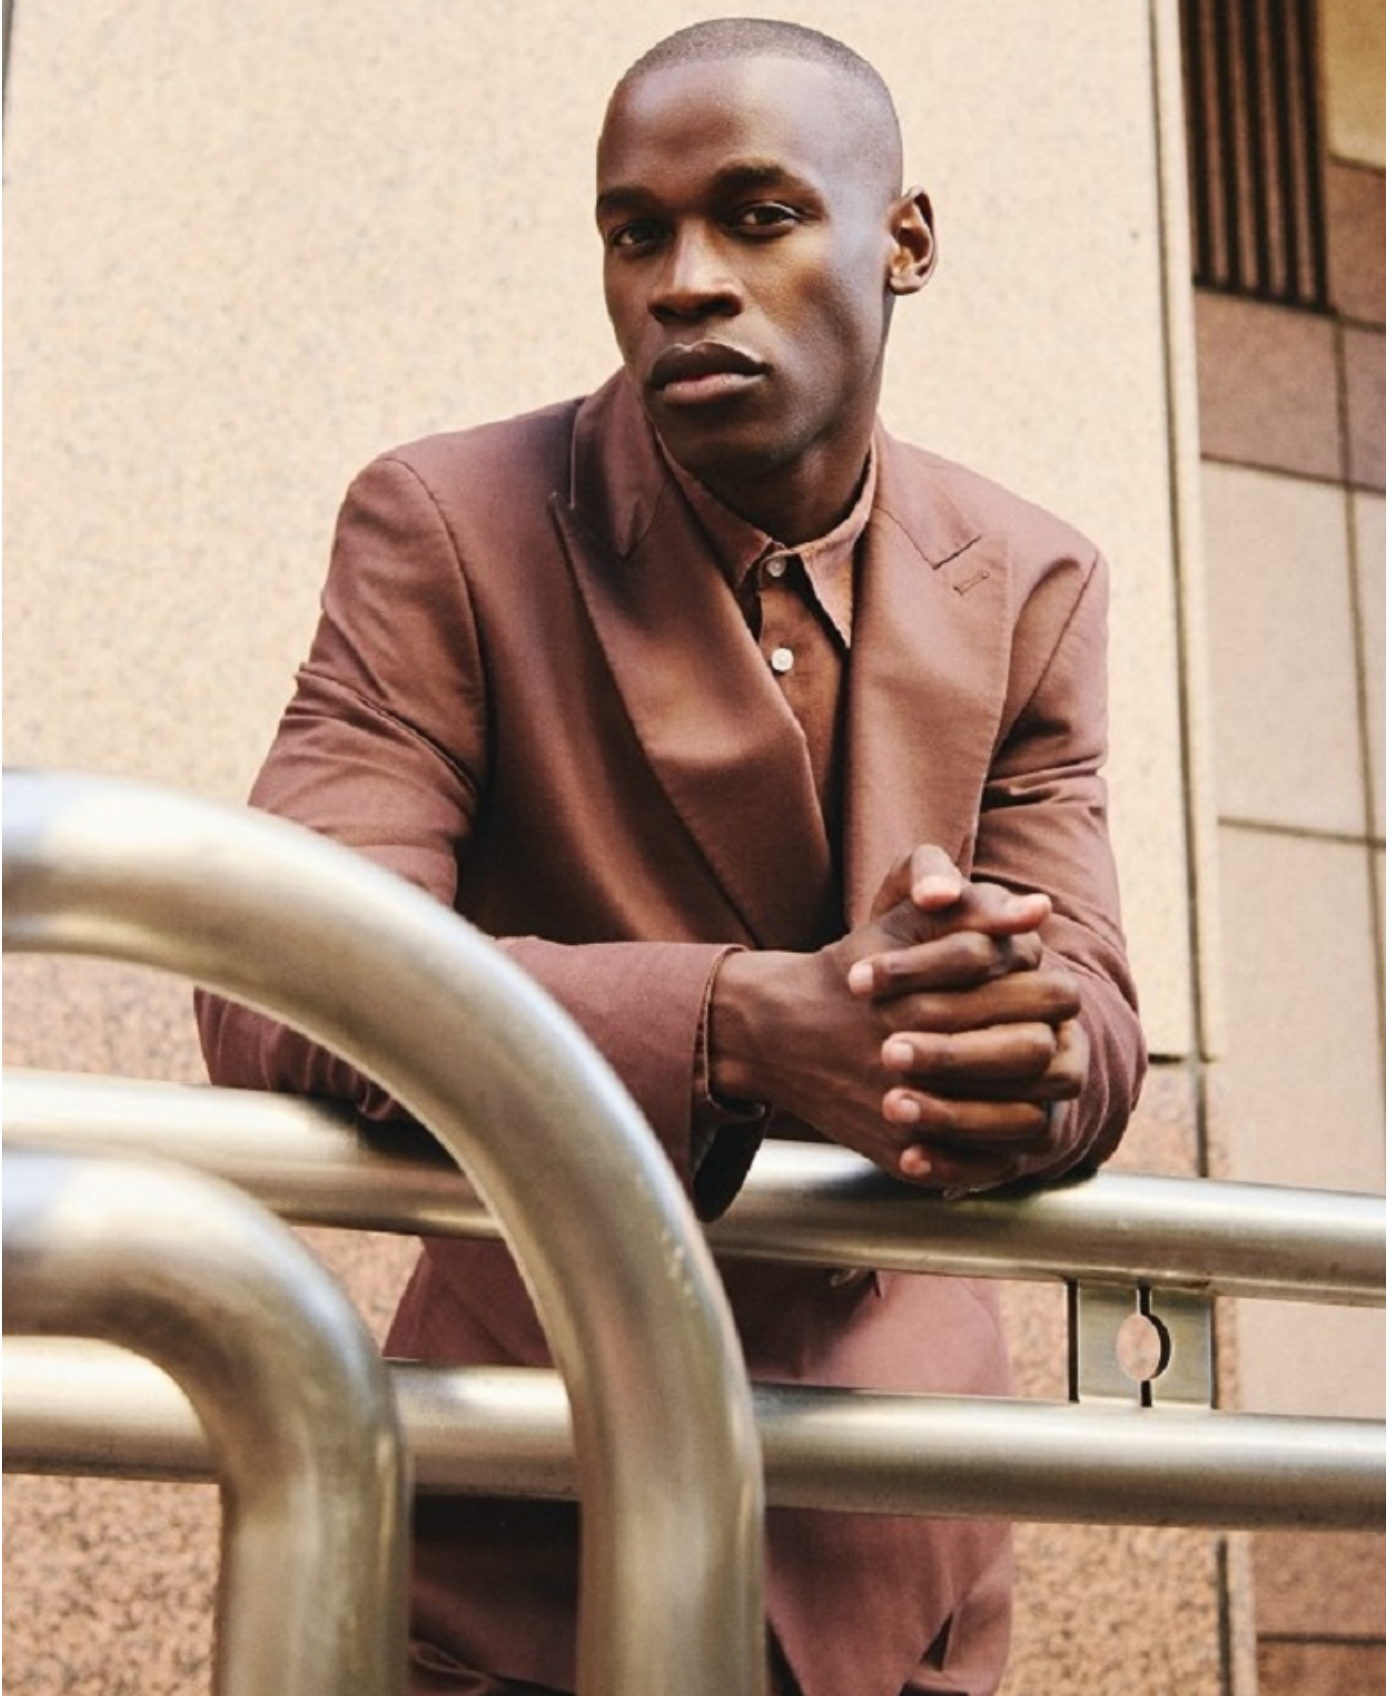

BOSS MODELS

DURBAN

KWANELE KHUMALO

Height: 190cm Chest: 89cm Waist: 76cm Suit: 32 Shoe: 9 UK Hair: Black Eyes: Brown

BOSS MODELS

DURBAN

KWANELE KHUMALO

Height: 190cm Chest: 89cm Waist: 76cm Suit: 32 Shoe: 9 UK Hair: Black Eyes: Brown