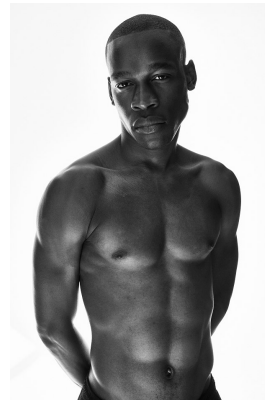

BOSS MODELS

DURBAN

KWANELE KHUMALO

Height: 190cm Chest: 89cm Waist: 76cm Suit: 32 Shoe: 9 UK Hair: Black Eyes: Brown

BOSS MODELS

DURBAN

KWANELE KHUMALO

Height: 190cm Chest: 89cm Waist: 76cm Suit: 32 Shoe: 9 UK Hair: Black Eyes: Brown