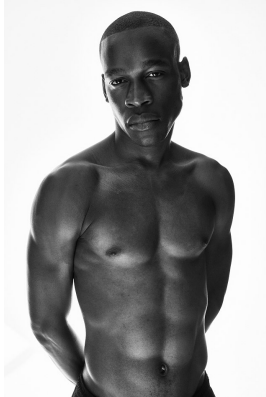

BOSS MODELS

DURBAN

KWANELE KHUMALO

Height: 190cm Chest: 89cm Waist: 76cm Suit: 32 Shoe: 9 UK Hair: Black Eyes: Brown

BOSS MODELS

DURBAN

KWANELE KHUMALO

Height: 190cm Chest: 89cm Waist: 76cm Suit: 32 Shoe: 9 UK Hair: Black Eyes: Brown