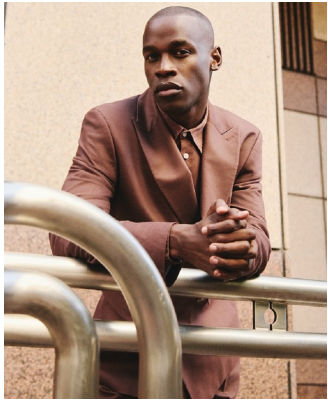

BOSS MODELS

DURBAN

KWANELE KHUMALO

Height: 190cm Chest: 89cm Waist: 76cm Suit: 32 Shoe: 9 UK Hair: Black Eyes: Brown

BOSS MODELS

DURBAN

KWANELE KHUMALO

Height: 190cm Chest: 89cm Waist: 76cm Suit: 32 Shoe: 9 UK Hair: Black Eyes: Brown