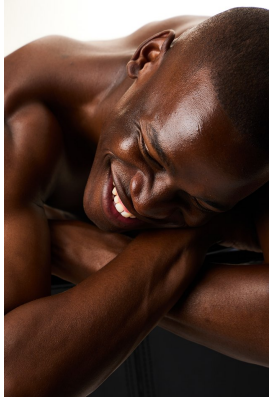

BOSS MODELS

DURBAN

KWANELE KHUMALO

Height: 190cm Chest: 89cm Waist: 76cm Suit: 32 Shoe: 9 UK Hair: Black Eyes: Brown

BOSS MODELS

DURBAN

KWANELE KHUMALO

Height: 190cm Chest: 89cm Waist: 76cm Suit: 32 Shoe: 9 UK Hair: Black Eyes: Brown