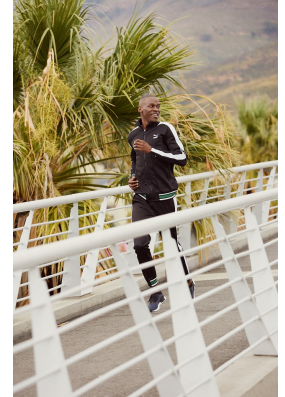

BOSS MODELS

DURBAN

KWANELE KHUMALO

Height: 190cm Chest: 89cm Waist: 76cm Suit: 32 Shoe: 9 UK Hair: Black Eyes: Brown

BOSS MODELS

DURBAN

KWANELE KHUMALO

Height: 190cm Chest: 89cm Waist: 76cm Suit: 32 Shoe: 9 UK Hair: Black Eyes: Brown