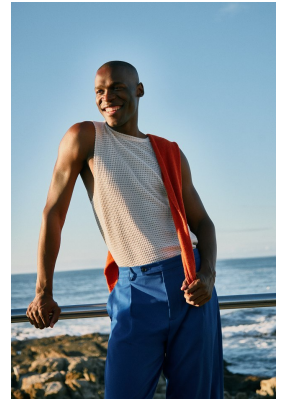

BOSS MODELS

DURBAN

KWANELE KHUMALO

Height: 190cm Chest: 89cm Waist: 76cm Suit: 32 Shoe: 9 UK Hair: Black Eyes: Brown

BOSS MODELS

DURBAN

KWANELE KHUMALO

Height: 190cm Chest: 89cm Waist: 76cm Suit: 32 Shoe: 9 UK Hair: Black Eyes: Brown