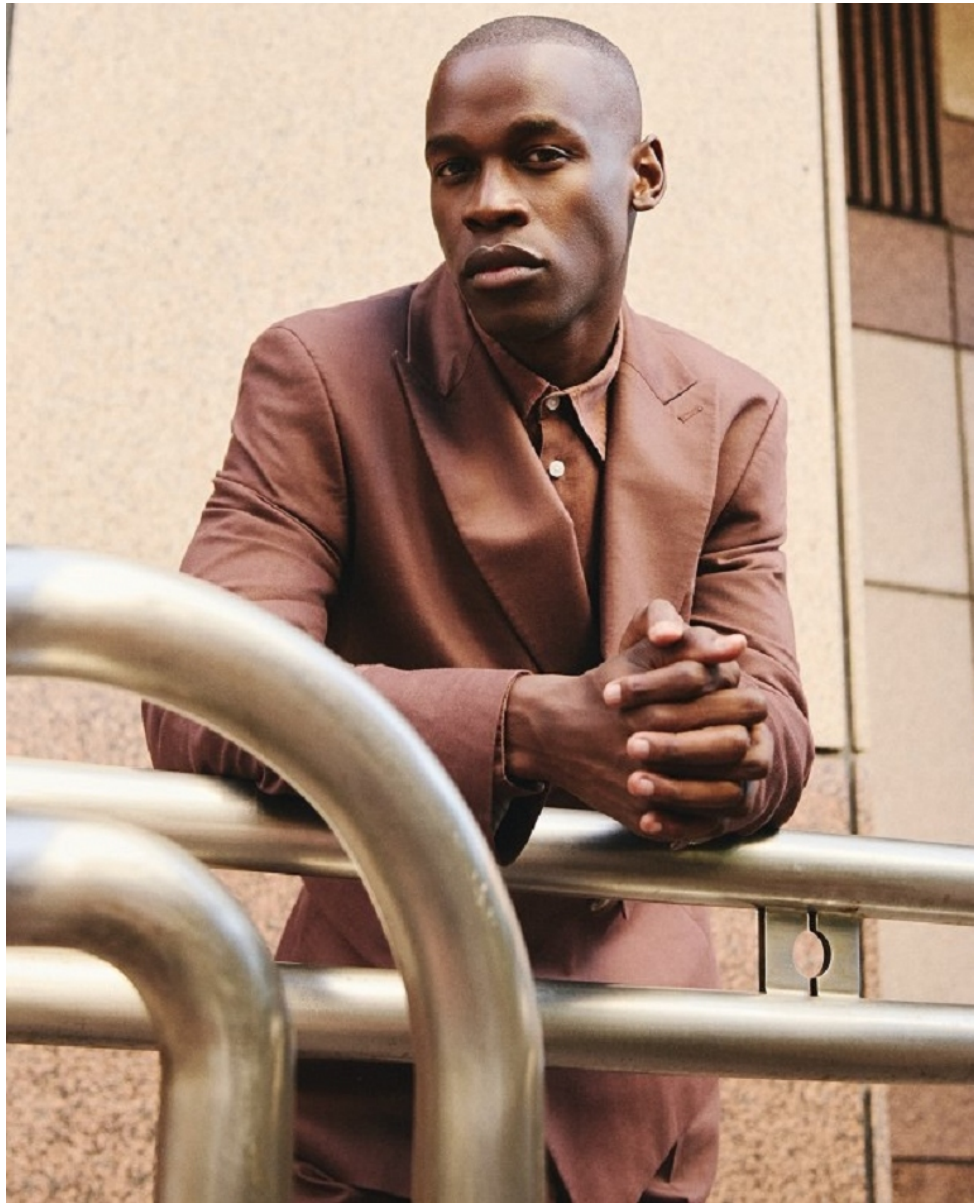

BOSS MODELS

DURBAN

KWANELE KHUMALO

Height: 190cm Chest: 89cm Waist: 76cm Suit: 32 Shoe: 9 UK Hair: Black Eyes: Brown

BOSS MODELS

DURBAN

KWANELE KHUMALO

Height: 190cm Chest: 89cm Waist: 76cm Suit: 32 Shoe: 9 UK Hair: Black Eyes: Brown