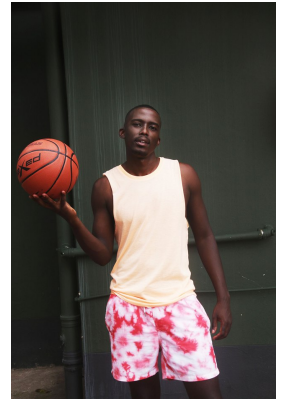

BOSS MODELS

DURBAN

BRIAN MBATHA

Height: 184cm Chest: 92cm Waist: 81cm Shoe: 9.5 UK Hair: Black Eyes: Brown