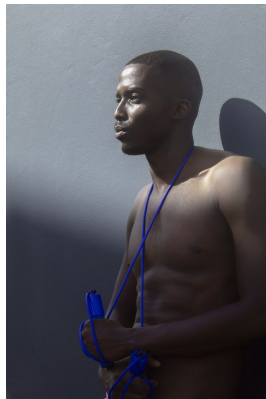

BOSS MODELS

DURBAN

BRIAN MBATHA

Height: 184cm Chest: 92cm Waist: 81cm Shoe: 9.5 UK Hair: Black Eyes: Brown