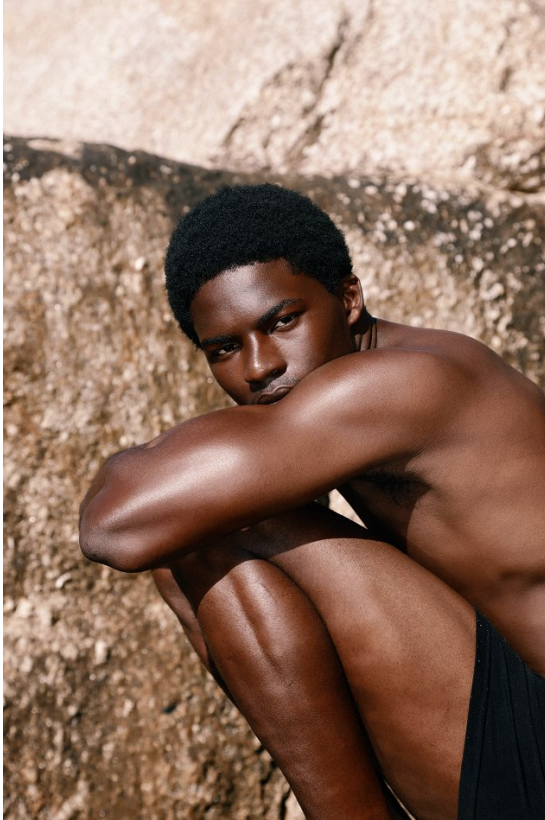

BOSS MODELS

DURBAN

WILSON ARINZE

Height: 189cm Chest: 97cm Waist: 82cm Suit: 33 L Shoe: 11 UK Hair: Black Eyes: Brown