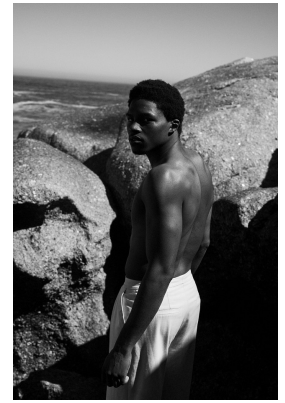

BOSS MODELS

DURBAN

WILSON ARINZE

Height: 189cm Chest: 97cm Waist: 82cm Suit: 33 L Shoe: 11 UK Hair: Black Eyes: Brown

BOSS MODELS

DURBAN

Image: Wilson Arinze represented by Boss Models Durban

WILSON ARINZE

Height: 189cm Chest: 97cm Waist: 82cm Suit: 33 L Shoe: 11 UK Hair: Black Eyes: Brown