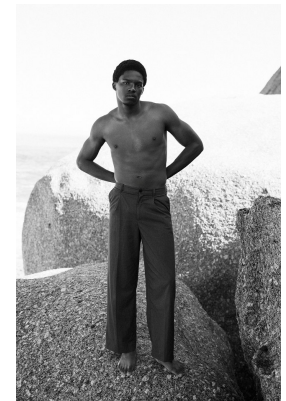

BOSS MODELS

DURBAN

WILSON ARINZE

Height: 189cm Chest: 97cm Waist: 82cm Suit: 33 L Shoe: 11 UK Hair: Black Eyes: Brown

BOSS MODELS

DURBAN

Image: Wilson Arinze represented by Boss Models Durban

WILSON ARINZE

Height: 189cm Chest: 97cm Waist: 82cm Suit: 33 L Shoe: 11 UK Hair: Black Eyes: Brown