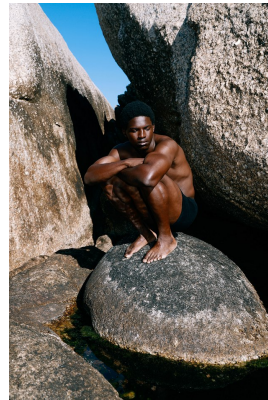

BOSS MODELS

DURBAN

WILSON ARINZE

Height: 189cm Chest: 97cm Waist: 82cm Suit: 33 L Shoe: 11 UK Hair: Black Eyes: Brown

BOSS MODELS

DURBAN

Image: Wilson Arinze represented by Boss Models Durban

WILSON ARINZE

Height: 189cm Chest: 97cm Waist: 82cm Suit: 33 L Shoe: 11 UK Hair: Black Eyes: Brown