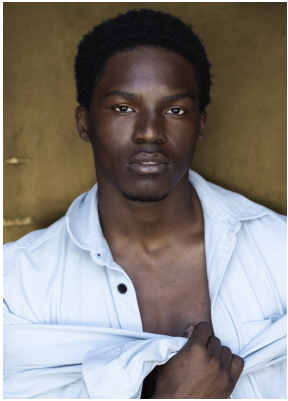

BOSS MODELS

DURBAN

WILSON ARINZE

Height: 189cm Chest: 97cm Waist: 82cm Suit: 33 L Shoe: 11 UK Hair: Black Eyes: Brown

BOSS MODELS

DURBAN

Image: Wilson Arinze represented by Boss Models Durban

WILSON ARINZE

Height: 189cm Chest: 97cm Waist: 82cm Suit: 33 L Shoe: 11 UK Hair: Black Eyes: Brown