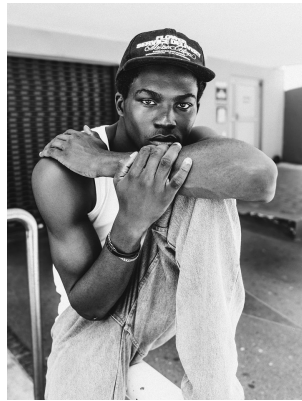

BOSS MODELS

DURBAN

WILSON ARINZE

Height: 189cm Chest: 97cm Waist: 82cm Suit: 33 L Shoe: 11 UK Hair: Black Eyes: Brown

BOSS MODELS

DURBAN

Image: Wilson Arinze represented by Boss Models Durban

WILSON ARINZE

Height: 189cm Chest: 97cm Waist: 82cm Suit: 33 L Shoe: 11 UK Hair: Black Eyes: Brown