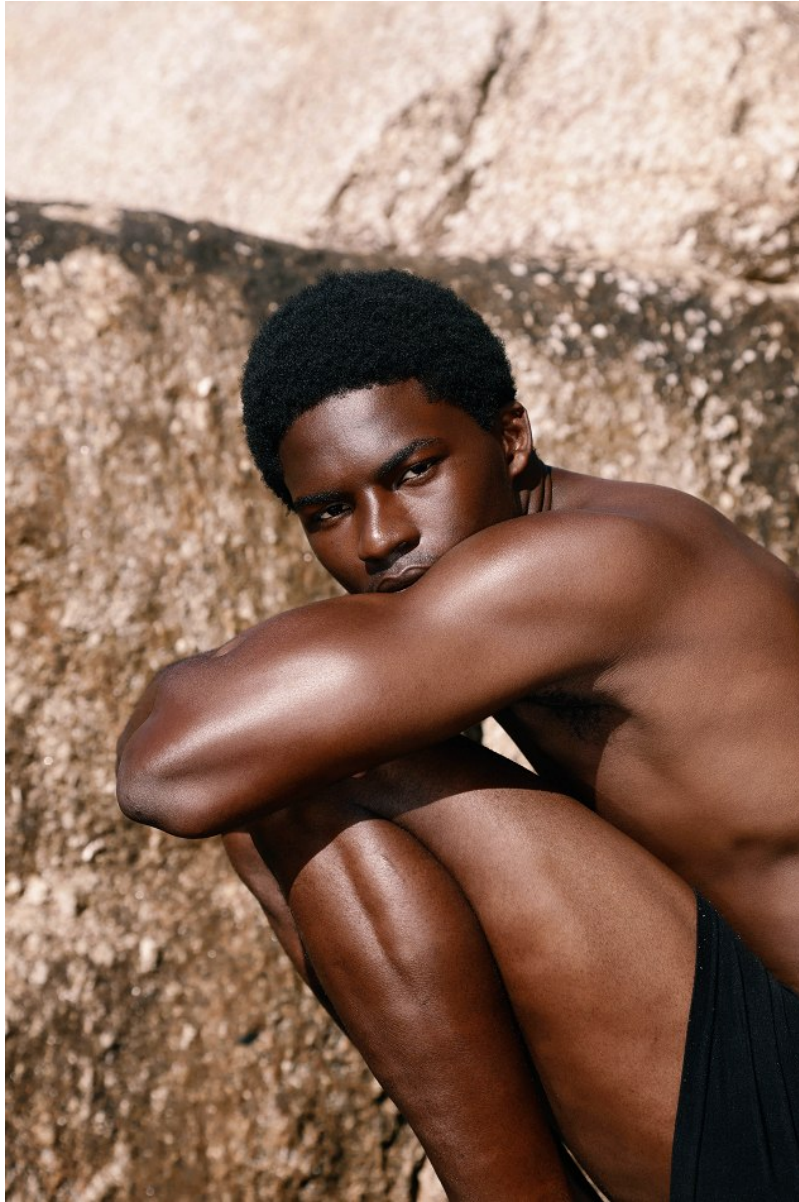

BOSS MODELS

DURBAN

WILSON ARINZE

Height: 189cm Chest: 97cm Waist: 82cm Suit: 33 L Shoe: 11 UK Hair: Black Eyes: Brown