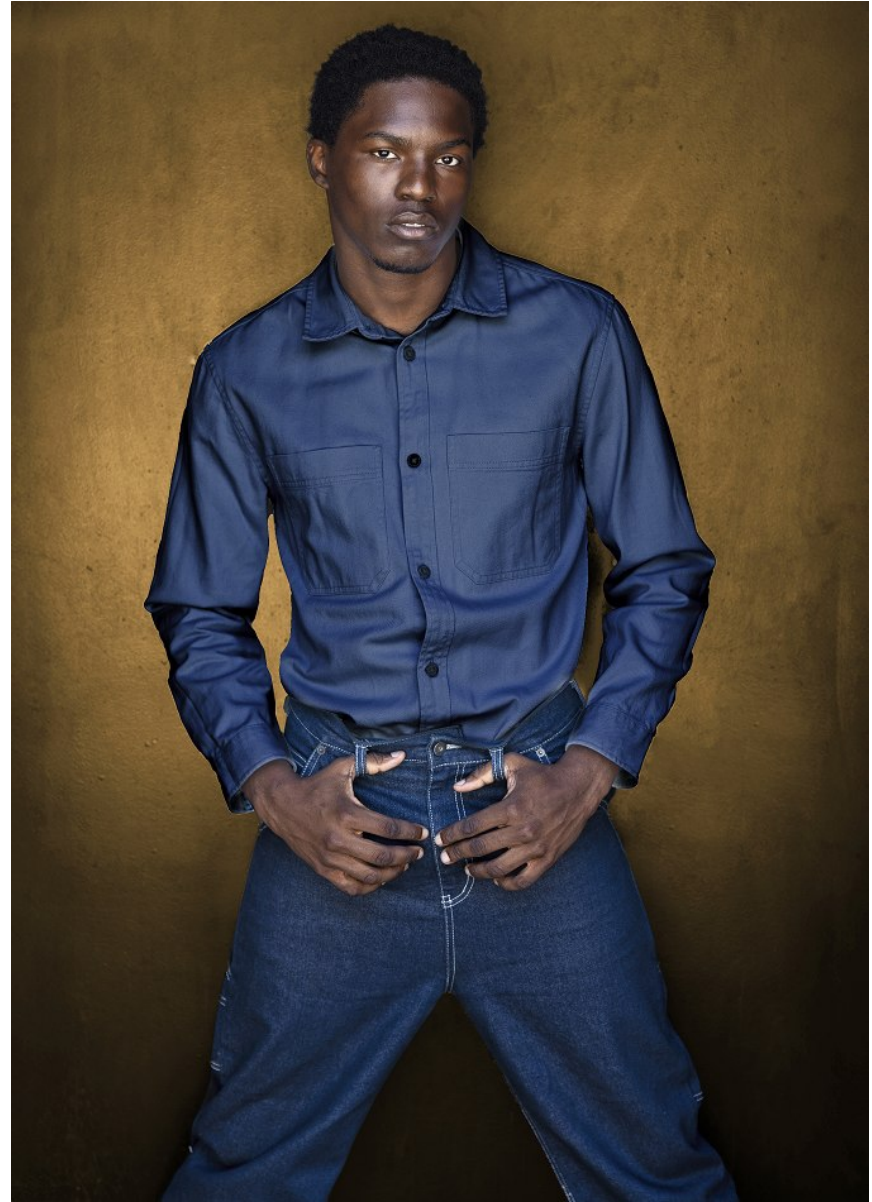

BOSS MODELS

DURBAN

WILSON ARINZE

Height: 189cm Chest: 97cm Waist: 82cm Suit: 33 L Shoe: 11 UK Hair: Black Eyes: Brown

BOSS MODELS

DURBAN

WILSON ARINZE

Height: 189cm Chest: 97cm Waist: 82cm Suit: 33 L Shoe: 11 UK Hair: Black Eyes: Brown