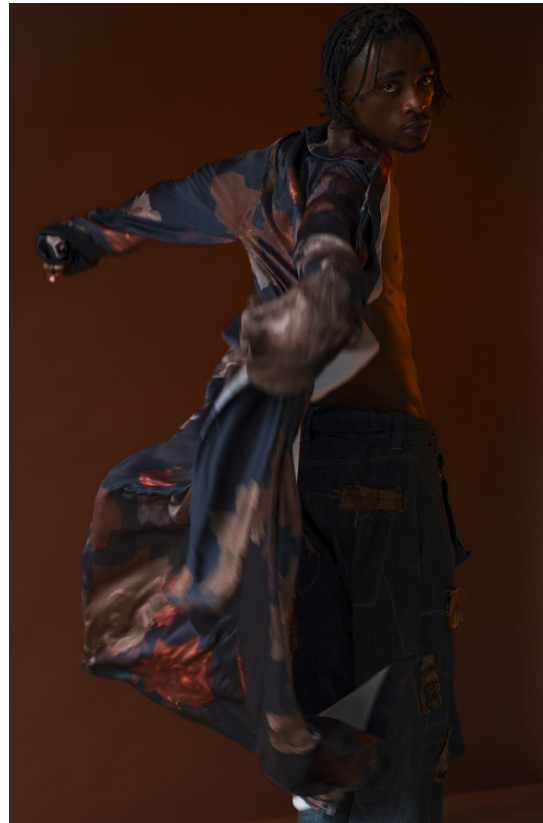

BOSS MODELS

DURBAN

JUNIOR TAYLOR NEWMAN

Height: 193cm Chest: 92cm Waist: 81cm Shoe: 10.5 UK Hair: Black Eyes: Brown

BOSS MODELS

DURBAN

JUNIOR TAYLOR NEWMAN

Height: 193cm Chest: 92cm Waist: 81cm Shoe: 10.5 UK Hair: Black Eyes: Brown

BOSS MODELS

DURBAN

JUNIOR TAYLOR NEWMAN

Height: 193cm Chest: 92cm Waist: 81cm Shoe: 10.5 UK Hair: Black Eyes: Brown