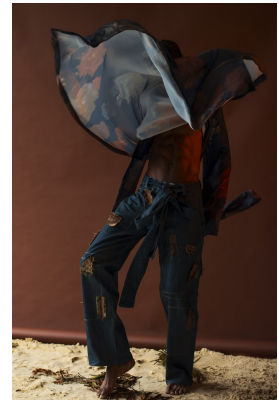

BOSS MODELS

DURBAN

JUNIOR TAYLOR NEWMAN

Height: 193cm Chest: 92cm Waist: 81cm Shoe: 10.5 UK Hair: Black Eyes: Brown