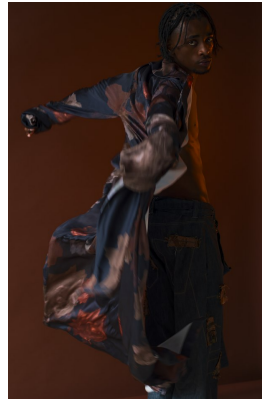

BOSS MODELS

DURBAN

JUNIOR TAYLOR NEWMAN

Height: 193cm Chest: 92cm Waist: 81cm Shoe: 10.5 UK Hair: Black Eyes: Brown