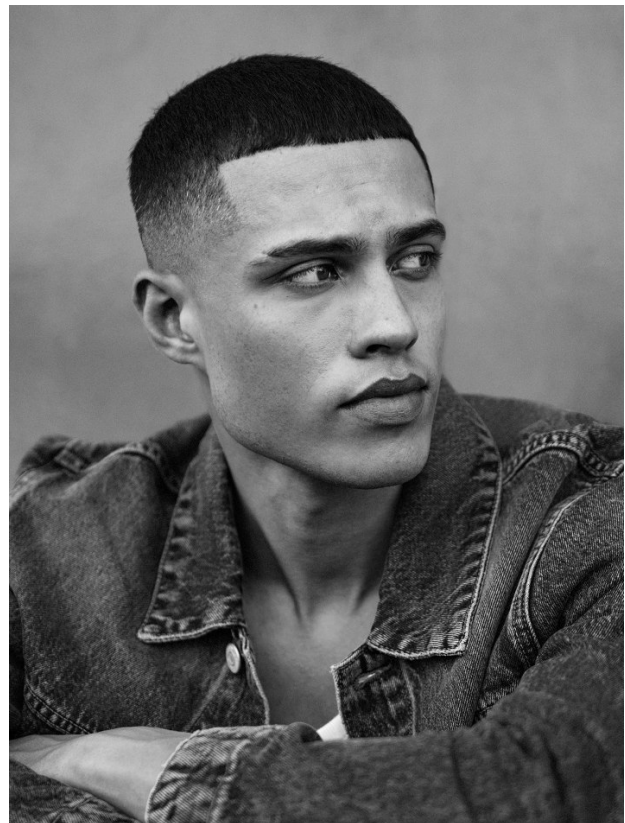

BOSS MODELS

DURBAN

BRETT PILLAY

Height: 186cm Chest: 91cm Waist: 76cm Shoe: 10 UK Hair: Black Eyes: Dark Brown

BOSS MODELS

DURBAN

BRETT PILLAY

Height: 186cm Chest: 91cm Waist: 76cm Shoe: 10 UK Hair: Black Eyes: Dark Brown