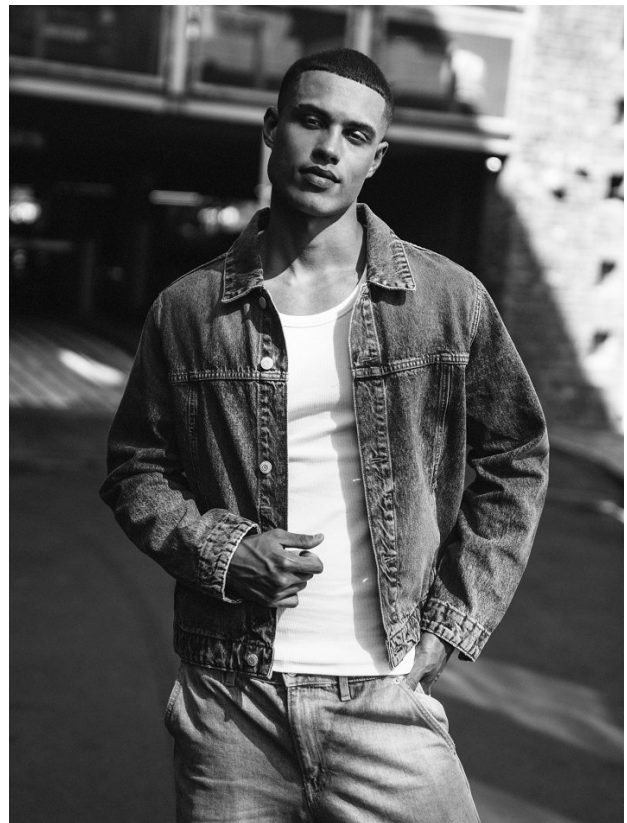

BOSS MODELS

DURBAN

BRETT PILLAY

Height: 186cm Chest: 91cm Waist: 76cm Shoe: 10 UK Hair: Black Eyes: Dark Brown