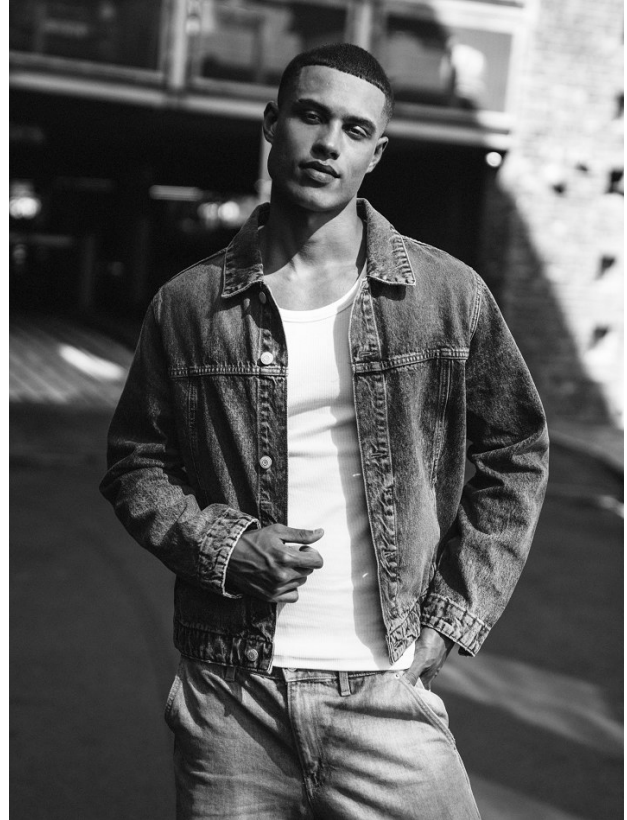

BOSS MODELS

DURBAN

BRETT PILLAY

Height: 186cm Chest: 91cm Waist: 76cm Shoe: 10 UK Hair: Black Eyes: Dark Brown