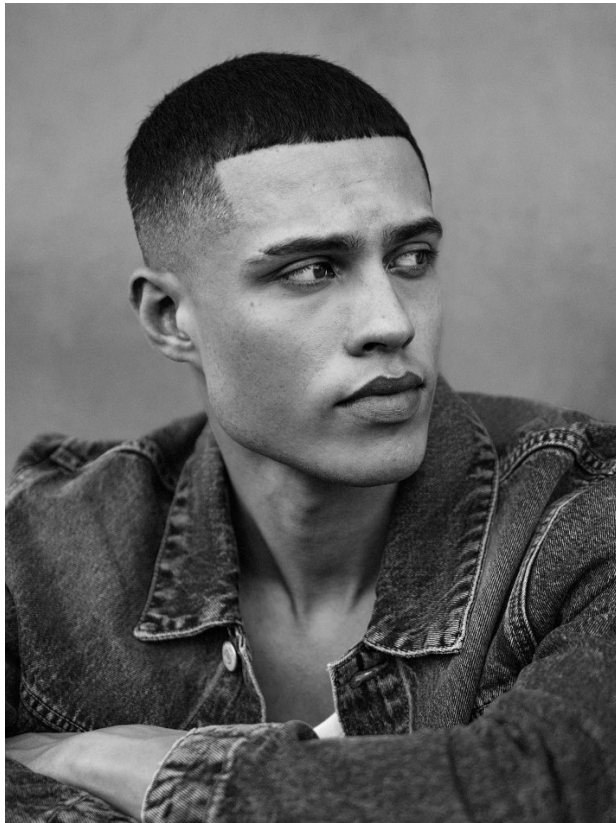

# BOSS MODELS

DURBAN

**BRETT PILLAY**

Height: 186cm Chest: 91cm Waist: 76cm Shoe: 10 UK Hair: Black Eyes: Dark Brown