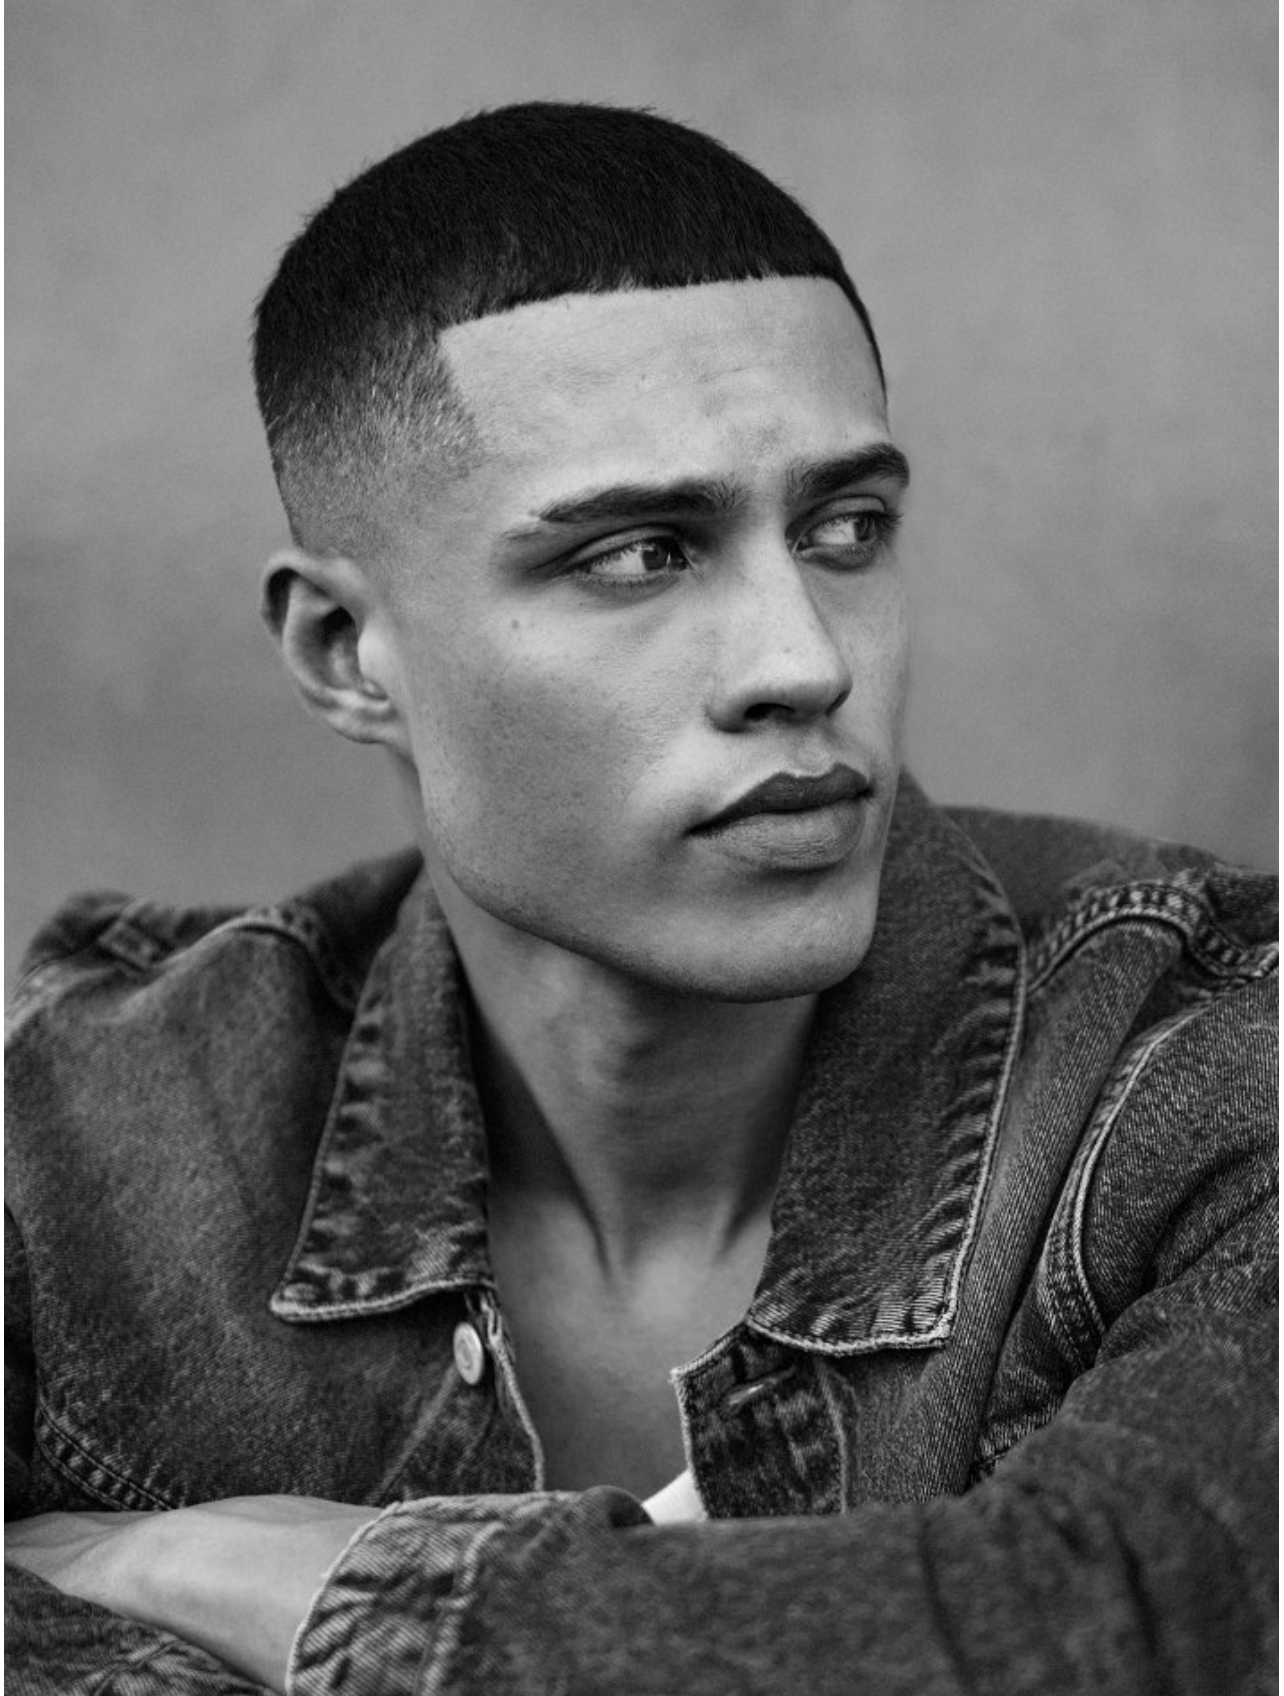

BRETT PILLAY

BOSS MODELS

DURBAN

Height: 186cm Chest: 91cm Waist: 76cm Shoe: 10 UK Hair: Black Eyes: Dark Brown