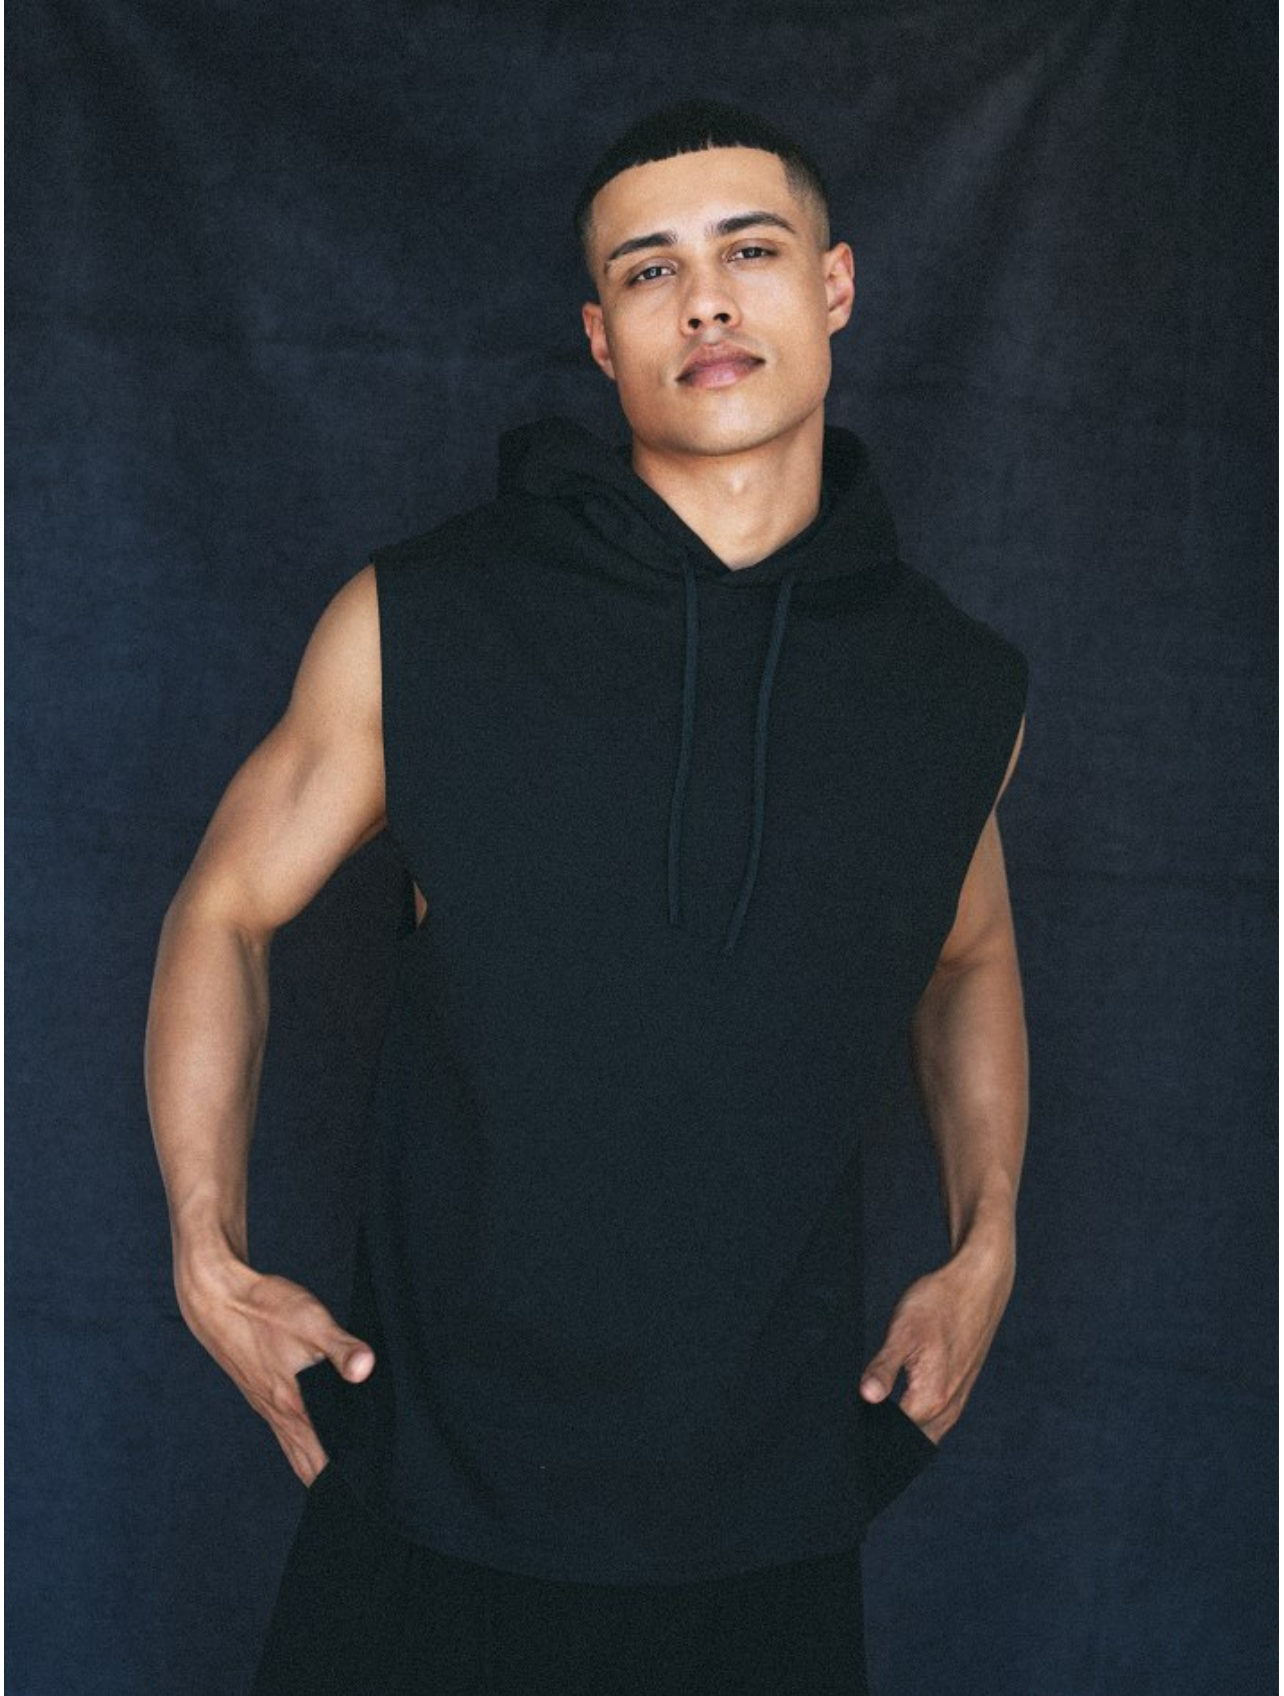

BOSS MODELS

DURBAN

BRETT PILLAY

Height: 186cm Chest: 91cm Waist: 76cm Shoe: 10 UK Hair: Black Eyes: Dark Brown

BOSS MODELS

DURBAN

BRETT PILLAY

Height: 186cm Chest: 91cm Waist: 76cm Shoe: 10 UK Hair: Black Eyes: Dark Brown