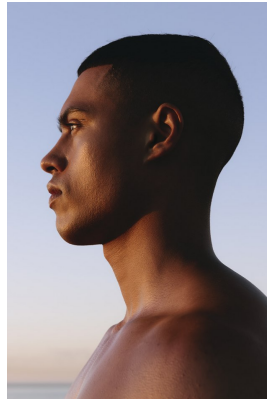

BOSS MODELS

DURBAN

BRETT PILLAY

Height: 186cm Chest: 91cm Waist: 76cm Shoe: 10 UK Hair: Black Eyes: Dark Brown

BOSS MODELS

DURBAN

BRETT PILLAY

Height: 186cm Chest: 91cm Waist: 76cm Shoe: 10 UK Hair: Black Eyes: Dark Brown