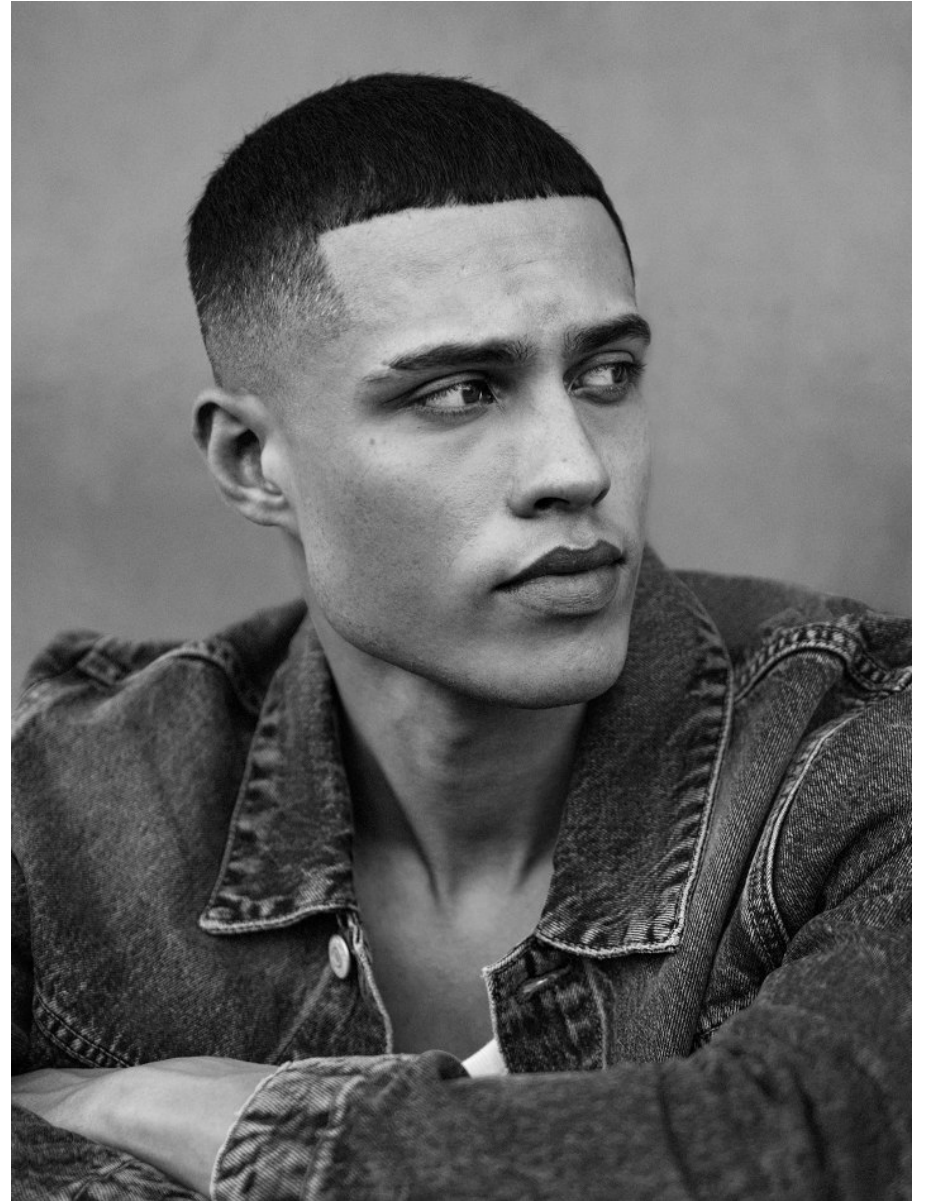

# BOSS MODELS

DURBAN

**BRETT PILLAY**

Height: 186cm Chest: 91cm Waist: 76cm Shoe: 10 UK Hair: Black Eyes: Dark Brown