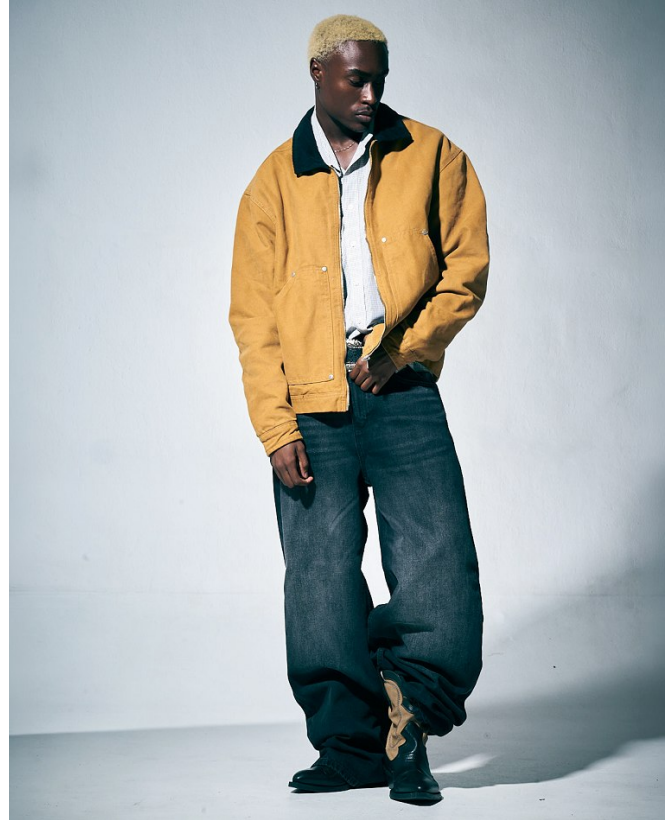

# BOSS MODELS

DURBAN

MELO AGBOHLA

Height: 174cm Chest: 49cm Waist: 68cm Shoe: 8 UK Hair: Black Eyes: Black