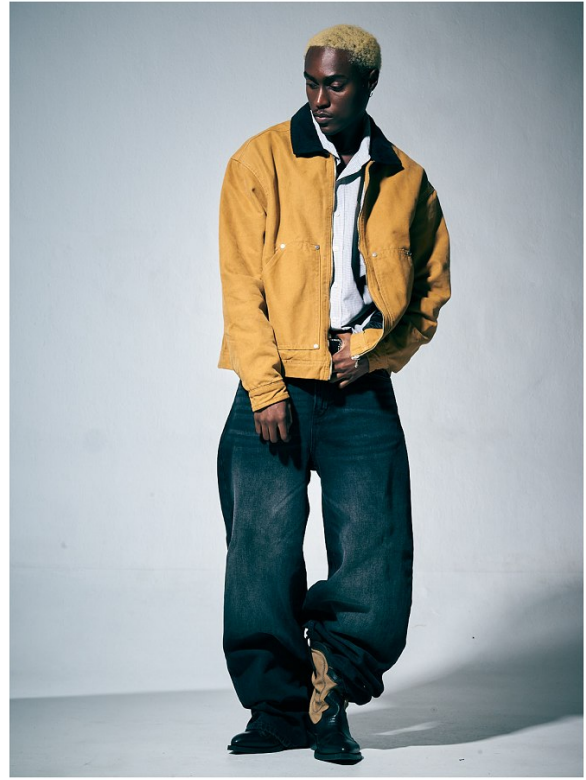

# BOSS MODELS

DURBAN

MELO AGBOHLA

Height: 174cm Chest: 49cm Waist: 68cm Shoe: 8 UK Hair: Black Eyes: Black