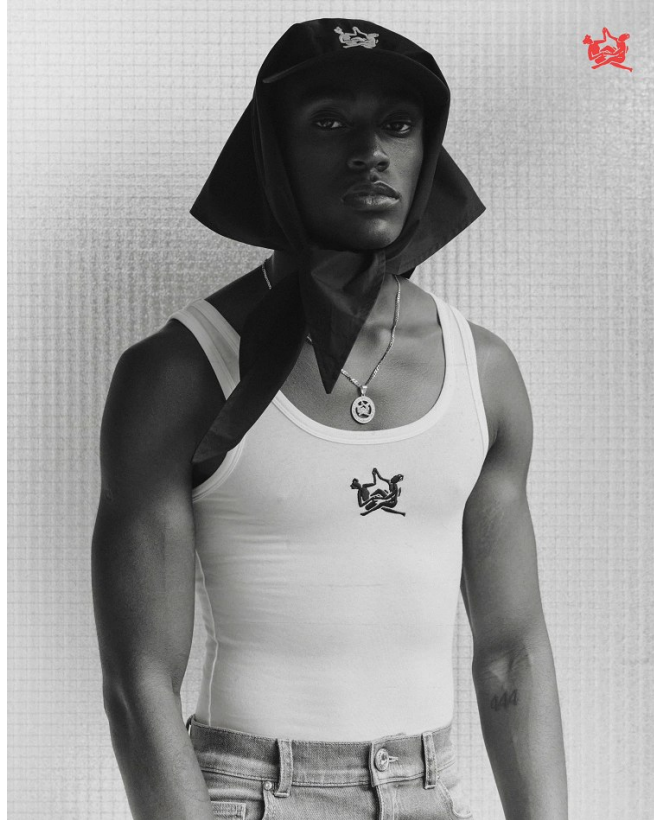

# BOSS MODELS

DURBAN

MELO AGBOHLA

Height: 174cm Chest: 49cm Waist: 68cm Shoe: 8 UK Hair: Black Eyes: Black