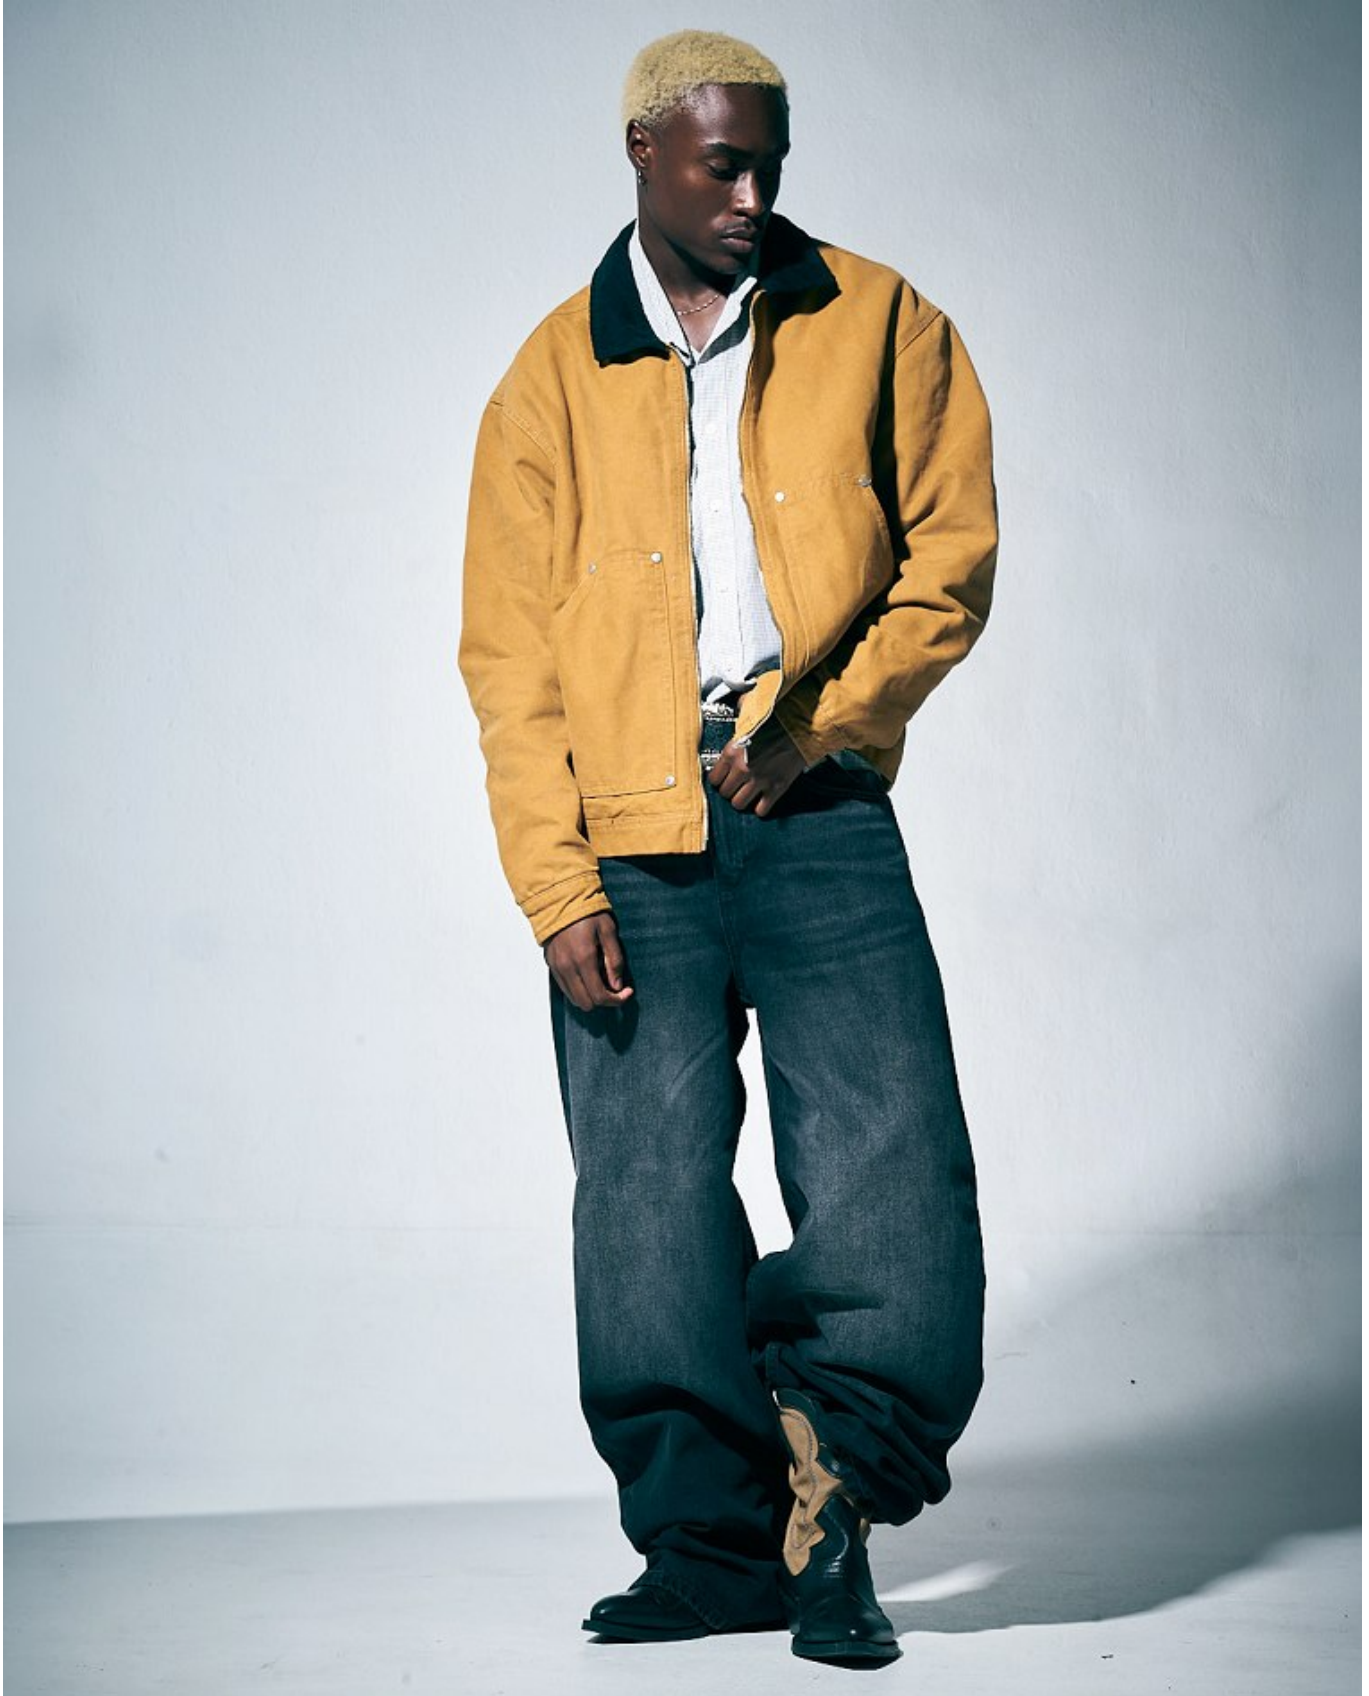

MELO AGBOHLA

BOSS MODELS

DURBAN

MELO AGBOHLA

Height: 174cm Chest: 49cm Waist: 68cm Shoe: 8 UK Hair: Black Eyes: Black