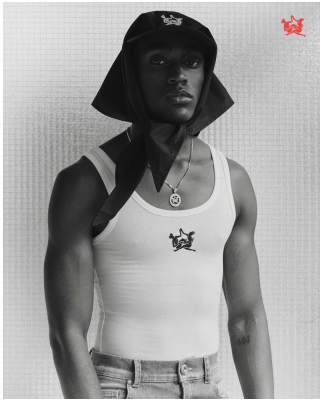

BOSS MODELS

DURBAN

MELO AGBOHLA

Height: 174cm Chest: 49cm Waist: 68cm Shoe: 8 UK Hair: Black Eyes: Black