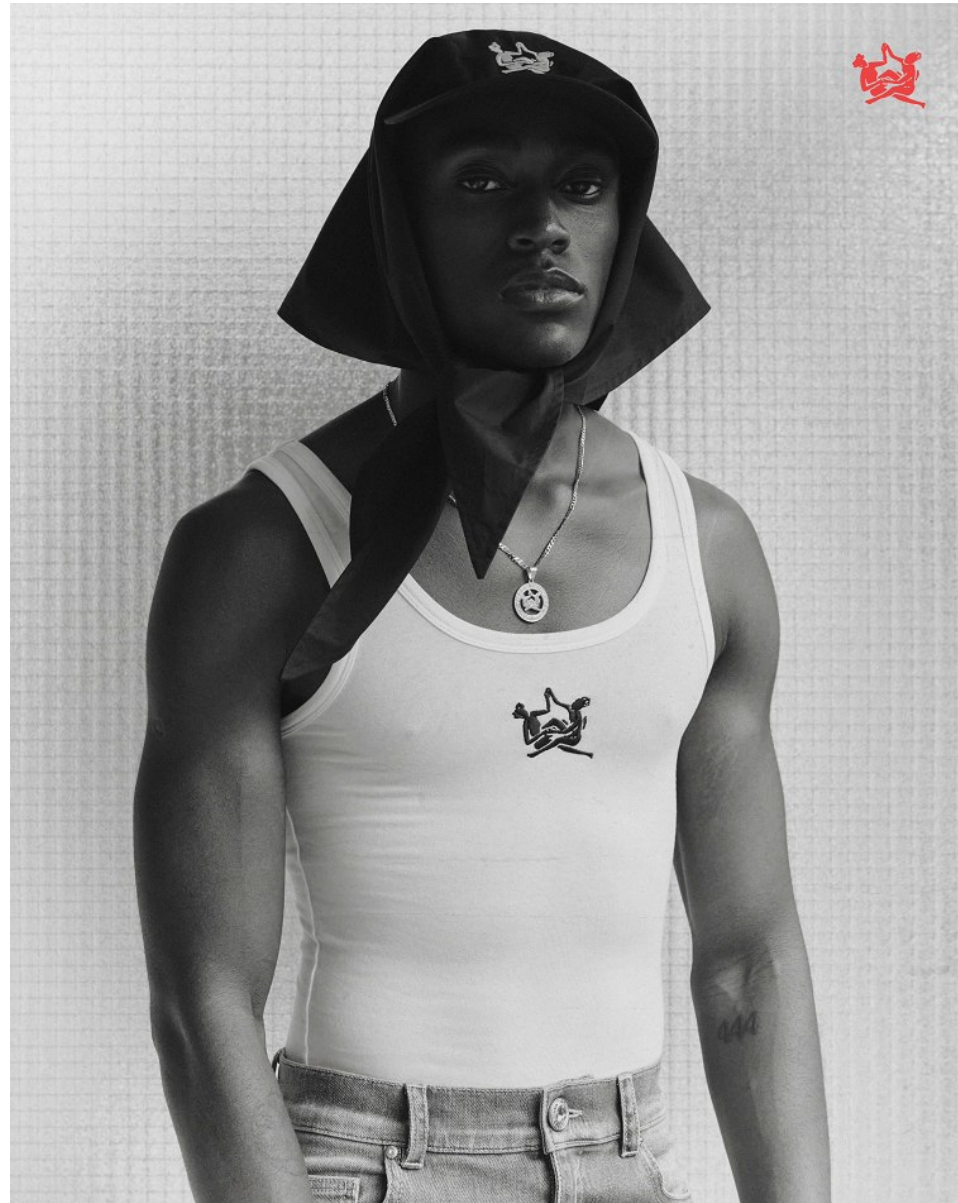

BOSS MODELS

DURBAN

MELO AGBOHLA

Height: 174cm Chest: 49cm Waist: 68cm Shoe: 8 UK Hair: Black Eyes: Black

BOSS MODELS

DURBAN

MELO AGBOHLA

Height: 174cm Chest: 49cm Waist: 68cm Shoe: 8 UK Hair: Black Eyes: Black