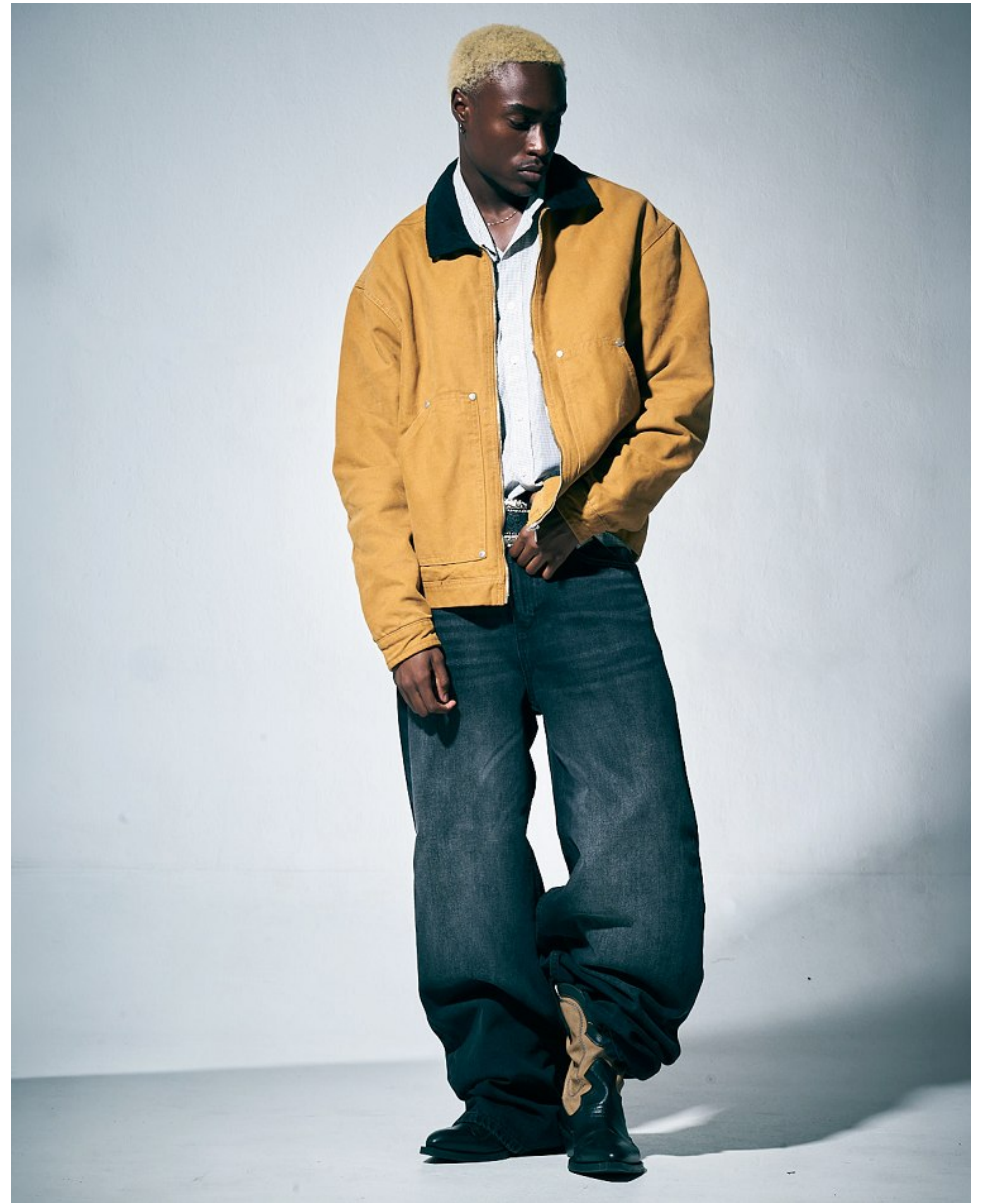

BOSS MODELS

DURBAN

MELO AGBOHLA

Height: 174cm Chest: 49cm Waist: 68cm Shoe: 8 UK Hair: Black Eyes: Black

BOSS MODELS

DURBAN

MELO AGBOHLA

Height: 174cm Chest: 49cm Waist: 68cm Shoe: 8 UK Hair: Black Eyes: Black