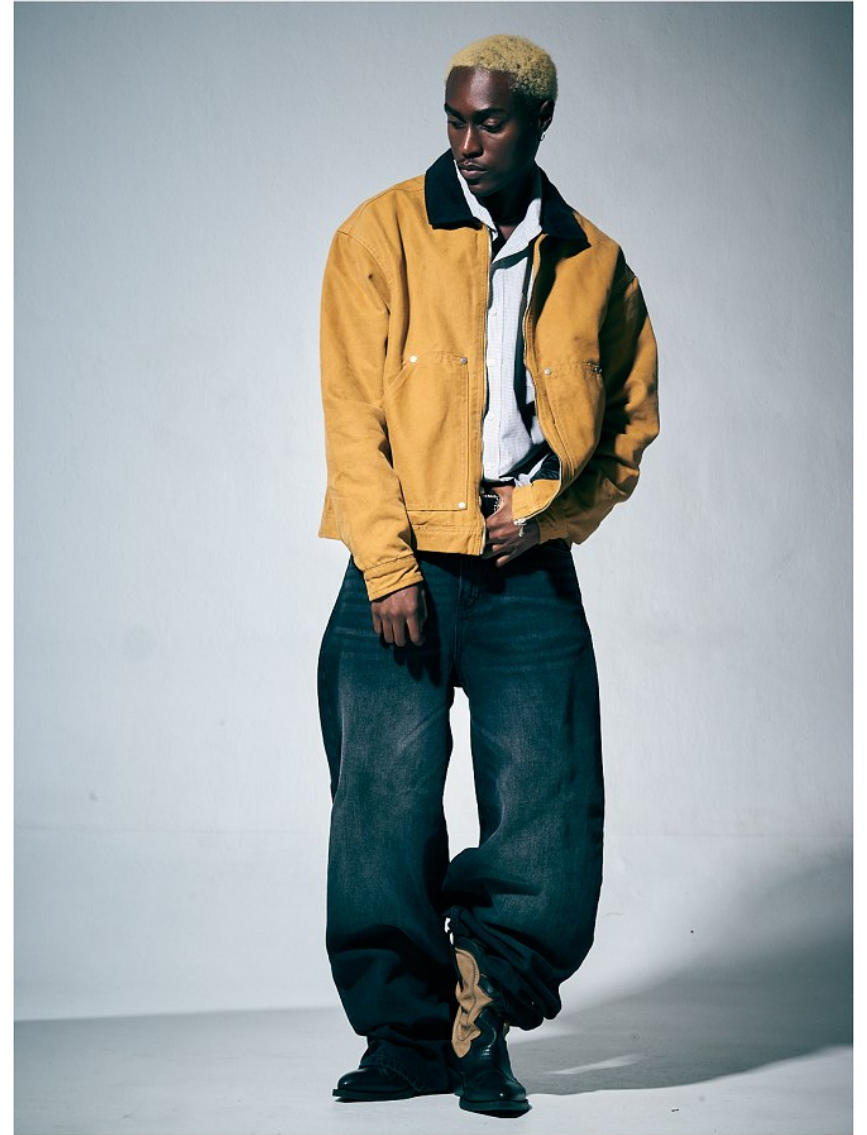

BOSS MODELS

DURBAN

MELO AGBOHLA

Height: 174cm Chest: 49cm Waist: 68cm Shoe: 8 UK Hair: Black Eyes: Black

BOSS MODELS

DURBAN

MELO AGBOHLA

Height: 174cm Chest: 49cm Waist: 68cm Shoe: 8 UK Hair: Black Eyes: Black