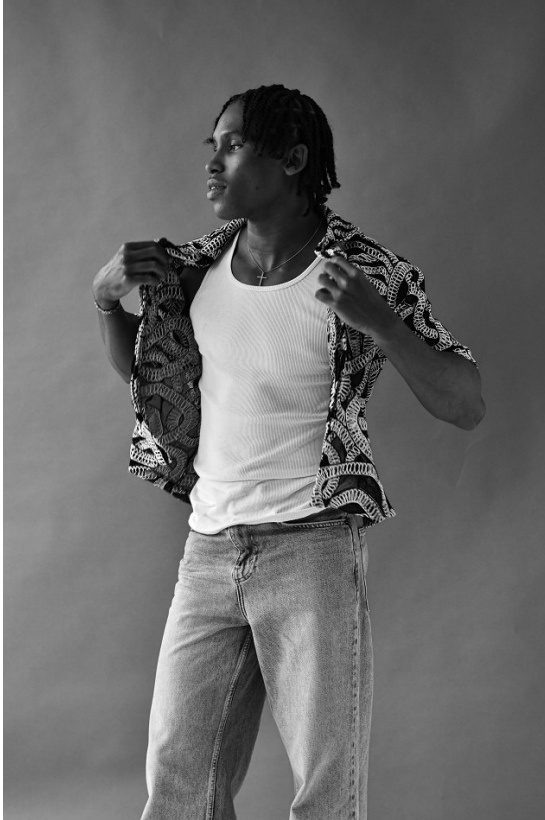

BOSS MODELS

DURBAN

SIZWE NKOSI

Height: 186cm Chest: 95cm Waist: 77cm Shoe: 11 UK Hair: Black Eyes: Black