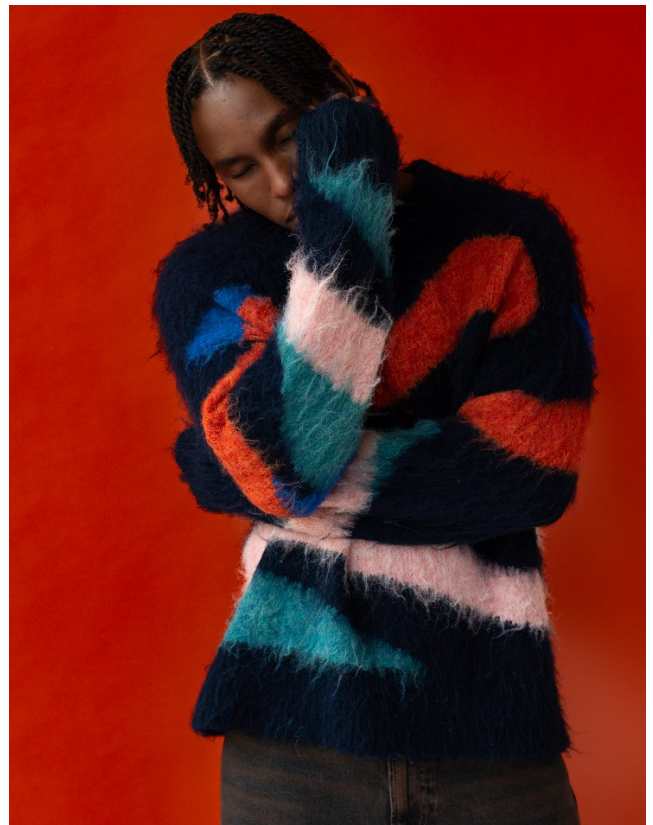

# BOSS MODELS

DURBAN

SIZWE NKOSI

Height: 186cm Chest: 95cm Waist: 77cm Shoe: 11 UK Hair: Black Eyes: Black