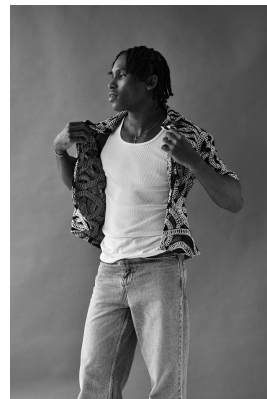

# BOSS MODELS

DURBAN

## SIZWE NKOSI

Height: 186cm Chest: 95cm Waist: 77cm Shoe: 11 UK Hair: Black Eyes: Black