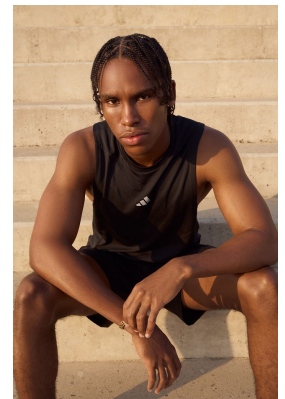

# BOSS MODELS

DURBAN

## SIZWE NKOSI

Height: 186cm Chest: 95cm Waist: 77cm Shoe: 11 UK Hair: Black Eyes: Black