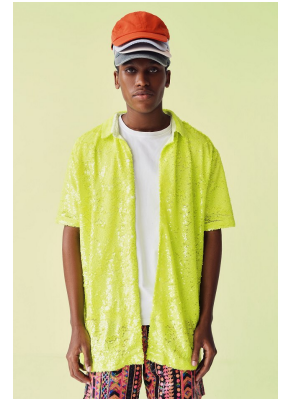

BOSS MODELS

DURBAN

SIZWE NKOSI

Height: 186cm Chest: 95cm Waist: 77cm Shoe: 11 UK Hair: Black Eyes: Black