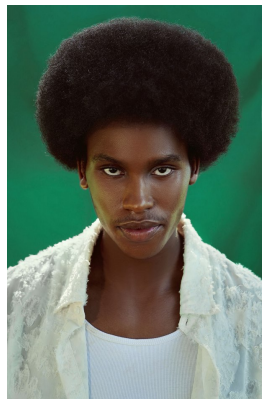

# BOSS MODELS

DURBAN

## SIZWE NKOSI

Height: 186cm Chest: 95cm Waist: 77cm Shoe: 11 UK Hair: Black Eyes: Black