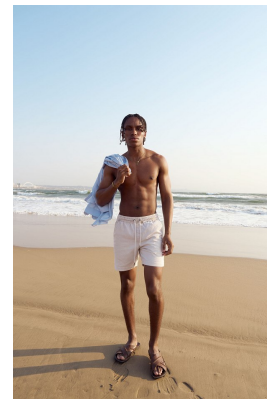

# BOSS MODELS

DURBAN

## SIZWE NKOSI

Height: 186cm Chest: 95cm Waist: 77cm Shoe: 11 UK Hair: Black Eyes: Black