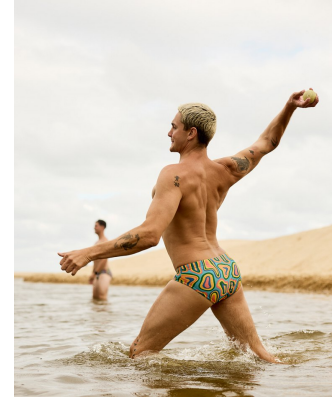

BOSS MODELS

DURBAN

JOSHUA SWART

Hair: Blonde Eyes: Blue/Green