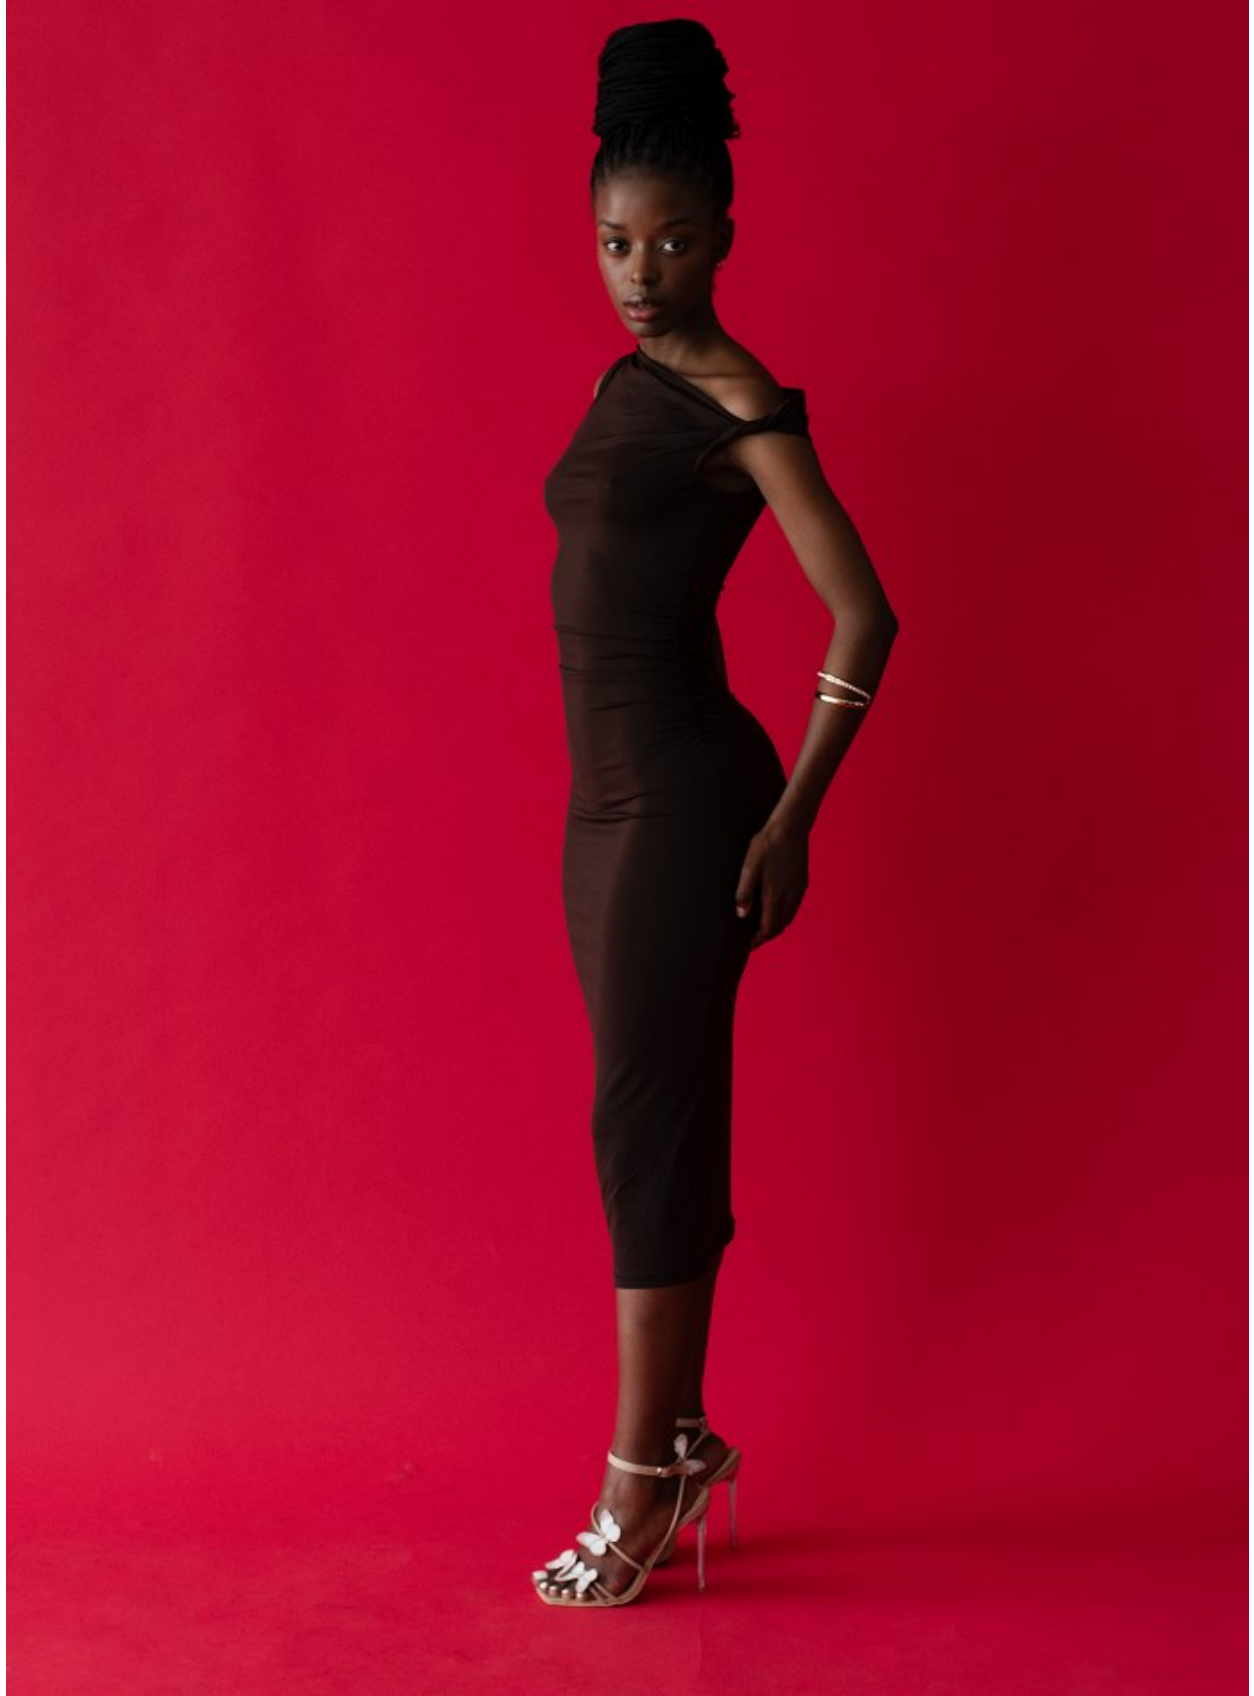

BOSS MODELS

DURBAN

PHILASANDE NGCAMU

Height: 161cm Bust: 76cm Waist: 60cm Hips: 97cm Shoe: 4 UK Hair: Black Eyes: Black

BOSS MODELS

DURBAN

PHILASANDE NGCAMU

Height: 161cm Bust: 76cm Waist: 60cm Hips: 97cm Shoe: 4 UK Hair: Black Eyes: Black