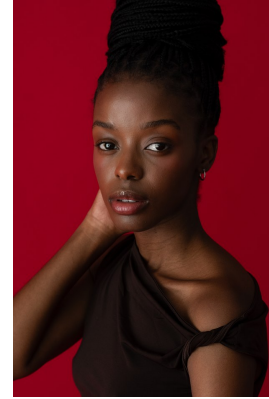

BOSS MODELS

DURBAN

PHILASANDE NGCAMU

Height: 161cm Bust: 76cm Waist: 60cm Hips: 97cm Shoe: 4 UK Hair: Black Eyes: Black