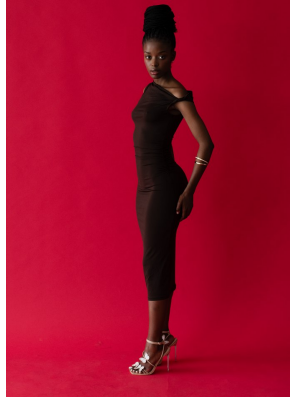

BOSS MODELS

DURBAN

PHILASANDE NGCAMU

Height: 161cm Bust: 76cm Waist: 60cm Hips: 97cm Shoe: 4 UK Hair: Black Eyes: Black