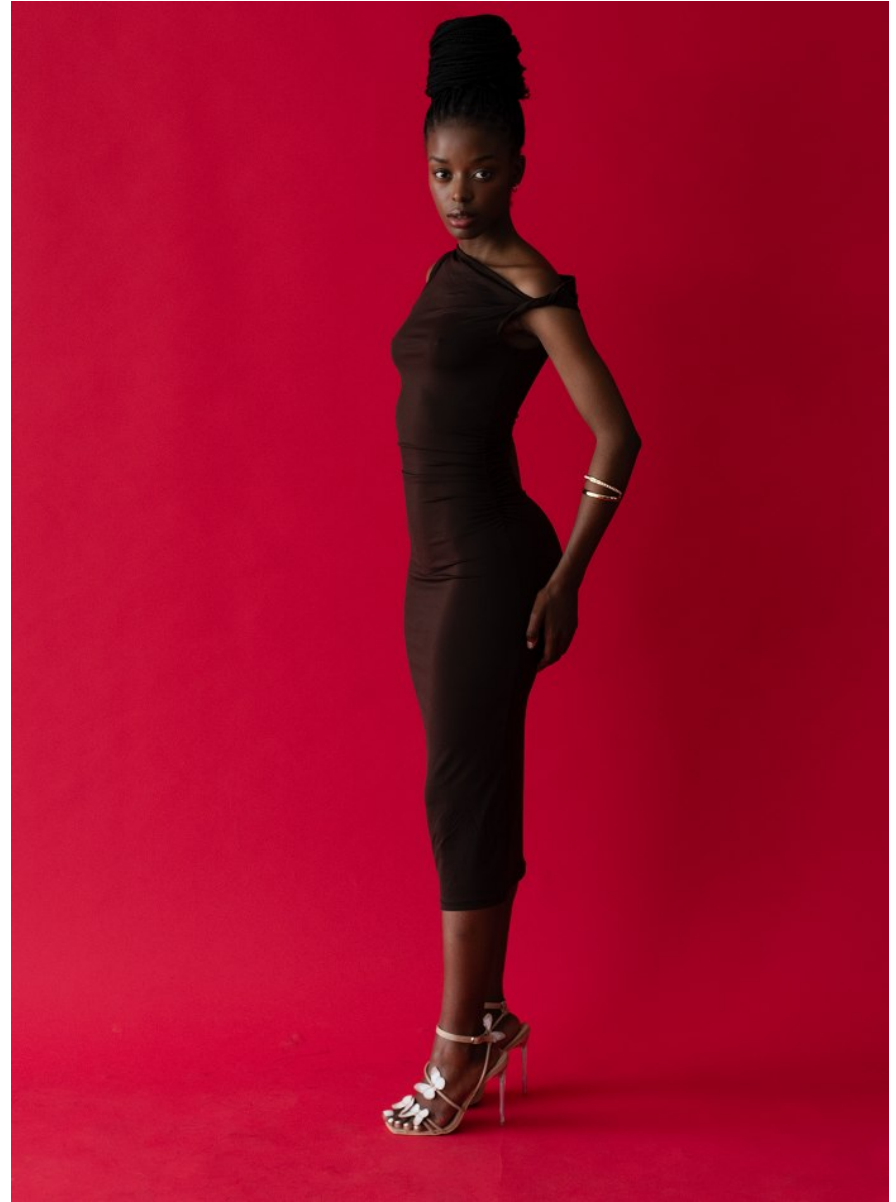

BOSS MODELS

DURBAN

PHILASANDE NGCAMU

Height: 161cm Bust: 76cm Waist: 60cm Hips: 97cm Shoe: 4 UK Hair: Black Eyes: Black

BOSS MODELS

DURBAN

PHILASANDE NGCAMU

Height: 161cm Bust: 76cm Waist: 60cm Hips: 97cm Shoe: 4 UK Hair: Black Eyes: Black

BOSS MODELS

DURBAN

PHILASANDE NGCAMU

Height: 161cm Bust: 76cm Waist: 60cm Hips: 97cm Shoe: 4 UK Hair: Black Eyes: Black