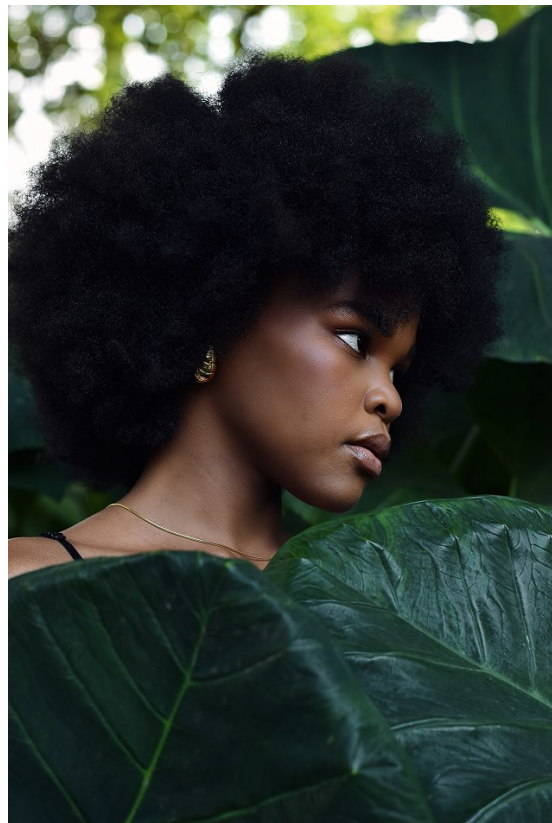

BOSS MODELS

DURBAN

YANDA BUTHELEZI

Bust: 78cm Waist: 67cm Hips: 89cm Shoe: 6 UK Hair: Dark Brown Eyes: Dark Brown

BOSS MODELS

DURBAN

YANDA BUTHELEZI

Bust: 78cm Waist: 67cm Hips: 89cm Shoe: 6 UK Hair: Dark Brown Eyes: Dark Brown