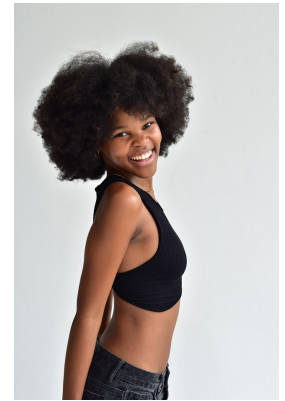

BOSS MODELS

DURBAN

YANDA BUTHELEZI

Bust: 78cm Waist: 67cm Hips: 89cm Shoe: 6 UK Hair: Dark Brown Eyes: Dark Brown