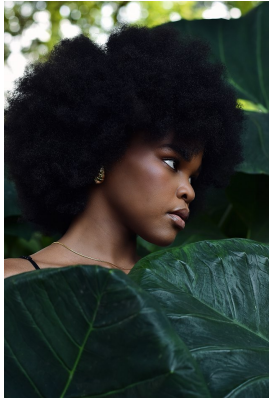

BOSS MODELS

DURBAN

YANDA BUTHELEZI

Bust: 78cm Waist: 67cm Hips: 89cm Shoe: 6 UK Hair: Dark Brown Eyes: Dark Brown