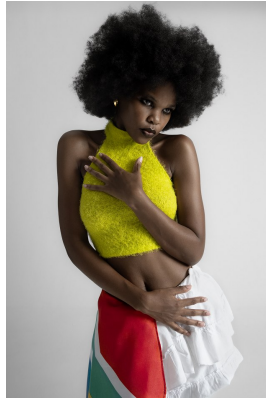

BOSS MODELS

DURBAN

YANDA BUTHELEZI

Bust: 78cm Waist: 67cm Hips: 89cm Shoe: 6 UK Hair: Dark Brown Eyes: Dark Brown