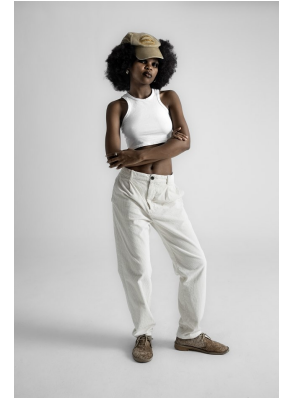

BOSS MODELS

DURBAN

YANDA BUTHELEZI

Bust: 78cm Waist: 67cm Hips: 89cm Shoe: 6 UK Hair: Dark Brown Eyes: Dark Brown