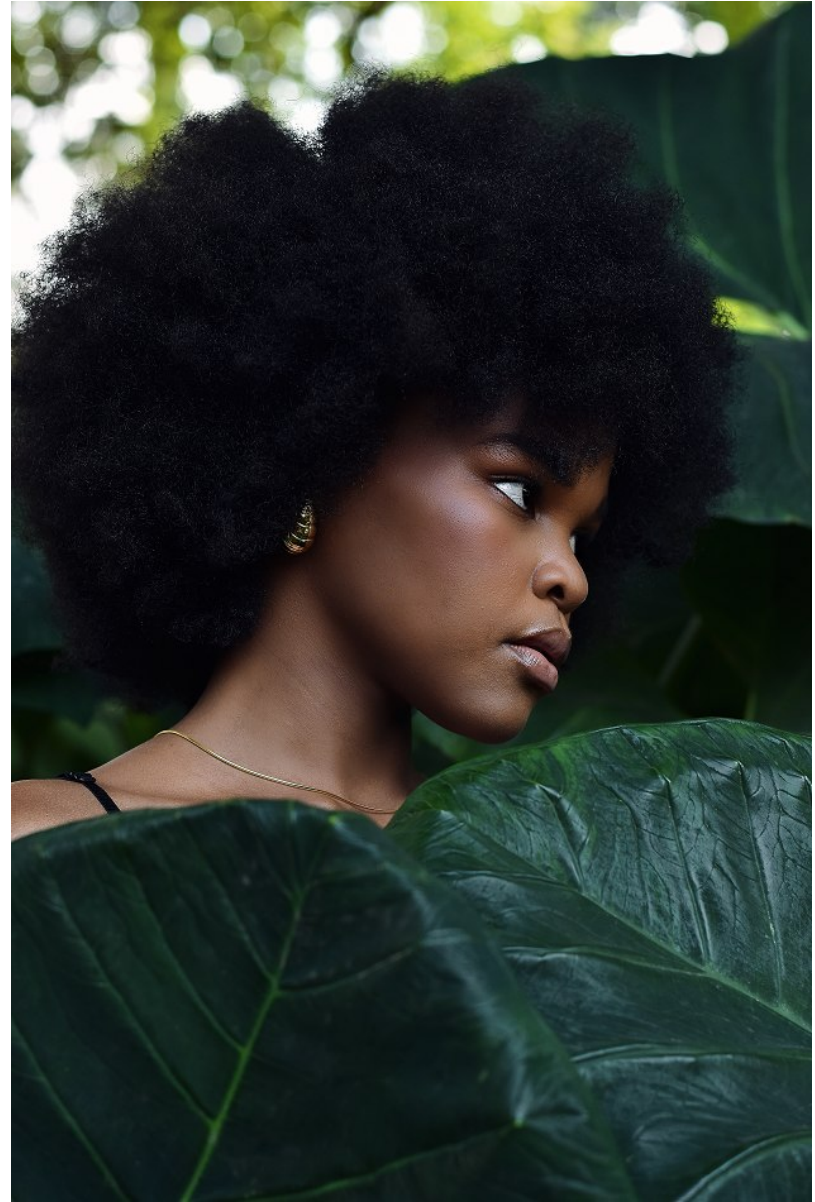

BOSS MODELS

DURBAN

YANDA BUTHELEZI

Bust: 78cm Waist: 67cm Hips: 89cm Shoe: 6 UK Hair: Dark Brown Eyes: Dark Brown

BOSS MODELS

DURBAN

YANDA BUTHELEZI

Bust: 78cm Waist: 67cm Hips: 89cm Shoe: 6 UK Hair: Dark Brown Eyes: Dark Brown