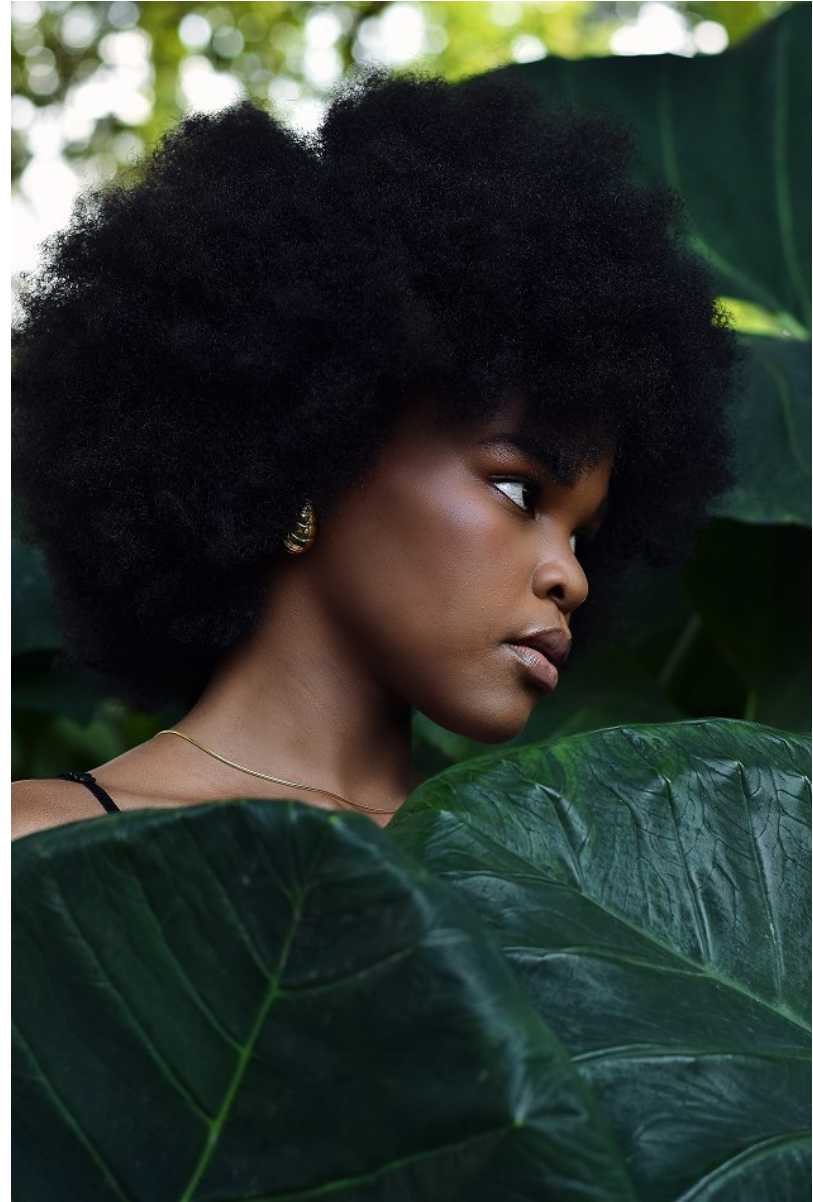

BOSS MODELS

DURBAN

YANDA BUTHELEZI

Bust: 78cm Waist: 67cm Hips: 89cm Shoe: 6 UK Hair: Dark Brown Eyes: Dark Brown

BOSS MODELS

DURBAN

YANDA BUTHELEZI

Bust: 78cm Waist: 67cm Hips: 89cm Shoe: 6 UK Hair: Dark Brown Eyes: Dark Brown