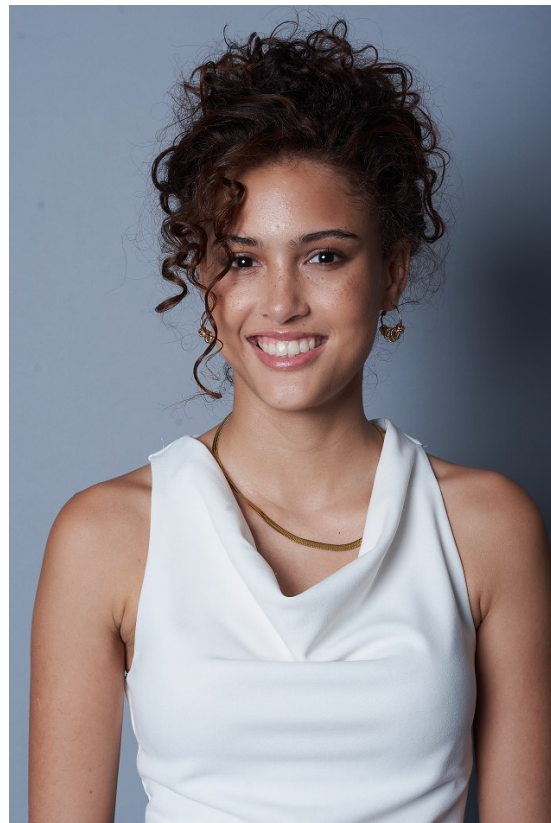

BOSS MODELS

DURBAN

HAYLEY DAVIDS

Bust: 81cm Waist: 60cm Hips: 91cm Shoe: 5 UK Hair: Light Brown Eyes: Brown

BOSS MODELS

DURBAN

HAYLEY DAVIDS

Bust: 81cm Waist: 60cm Hips: 91cm Shoe: 5 UK Hair: Light Brown Eyes: Brown

BOSS MODELS

DURBAN

HAYLEY DAVIDS

Bust: 81cm Waist: 60cm Hips: 91cm Shoe: 5 UK Hair: Light Brown Eyes: Brown