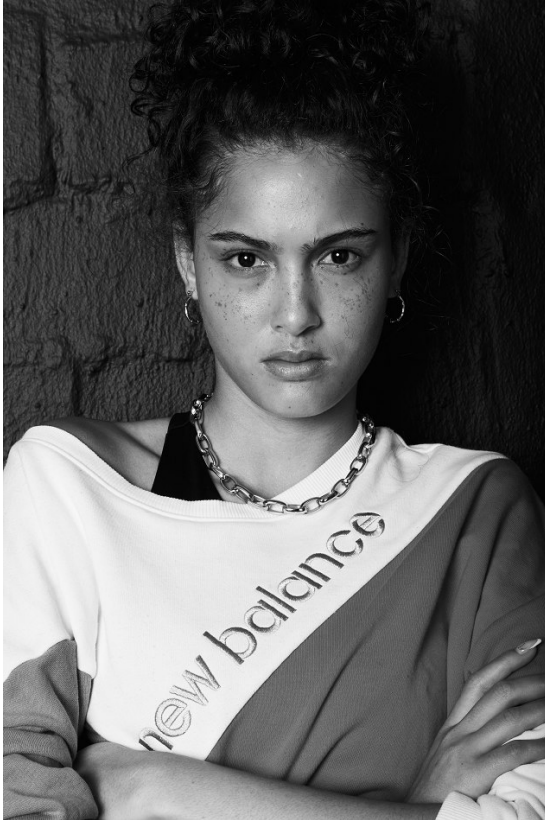

BOSS MODELS

DURBAN

HAYLEY DAVIDS

Bust: 81cm Waist: 60cm Hips: 91cm Shoe: 5 UK Hair: Light Brown Eyes: Brown

BOSS MODELS

DURBAN

HAYLEY DAVIDS

Bust: 81cm Waist: 60cm Hips: 91cm Shoe: 5 UK Hair: Light Brown Eyes: Brown

BOSS MODELS

DURBAN

HAYLEY DAVIDS

Bust: 81cm Waist: 60cm Hips: 91cm Shoe: 5 UK Hair: Light Brown Eyes: Brown