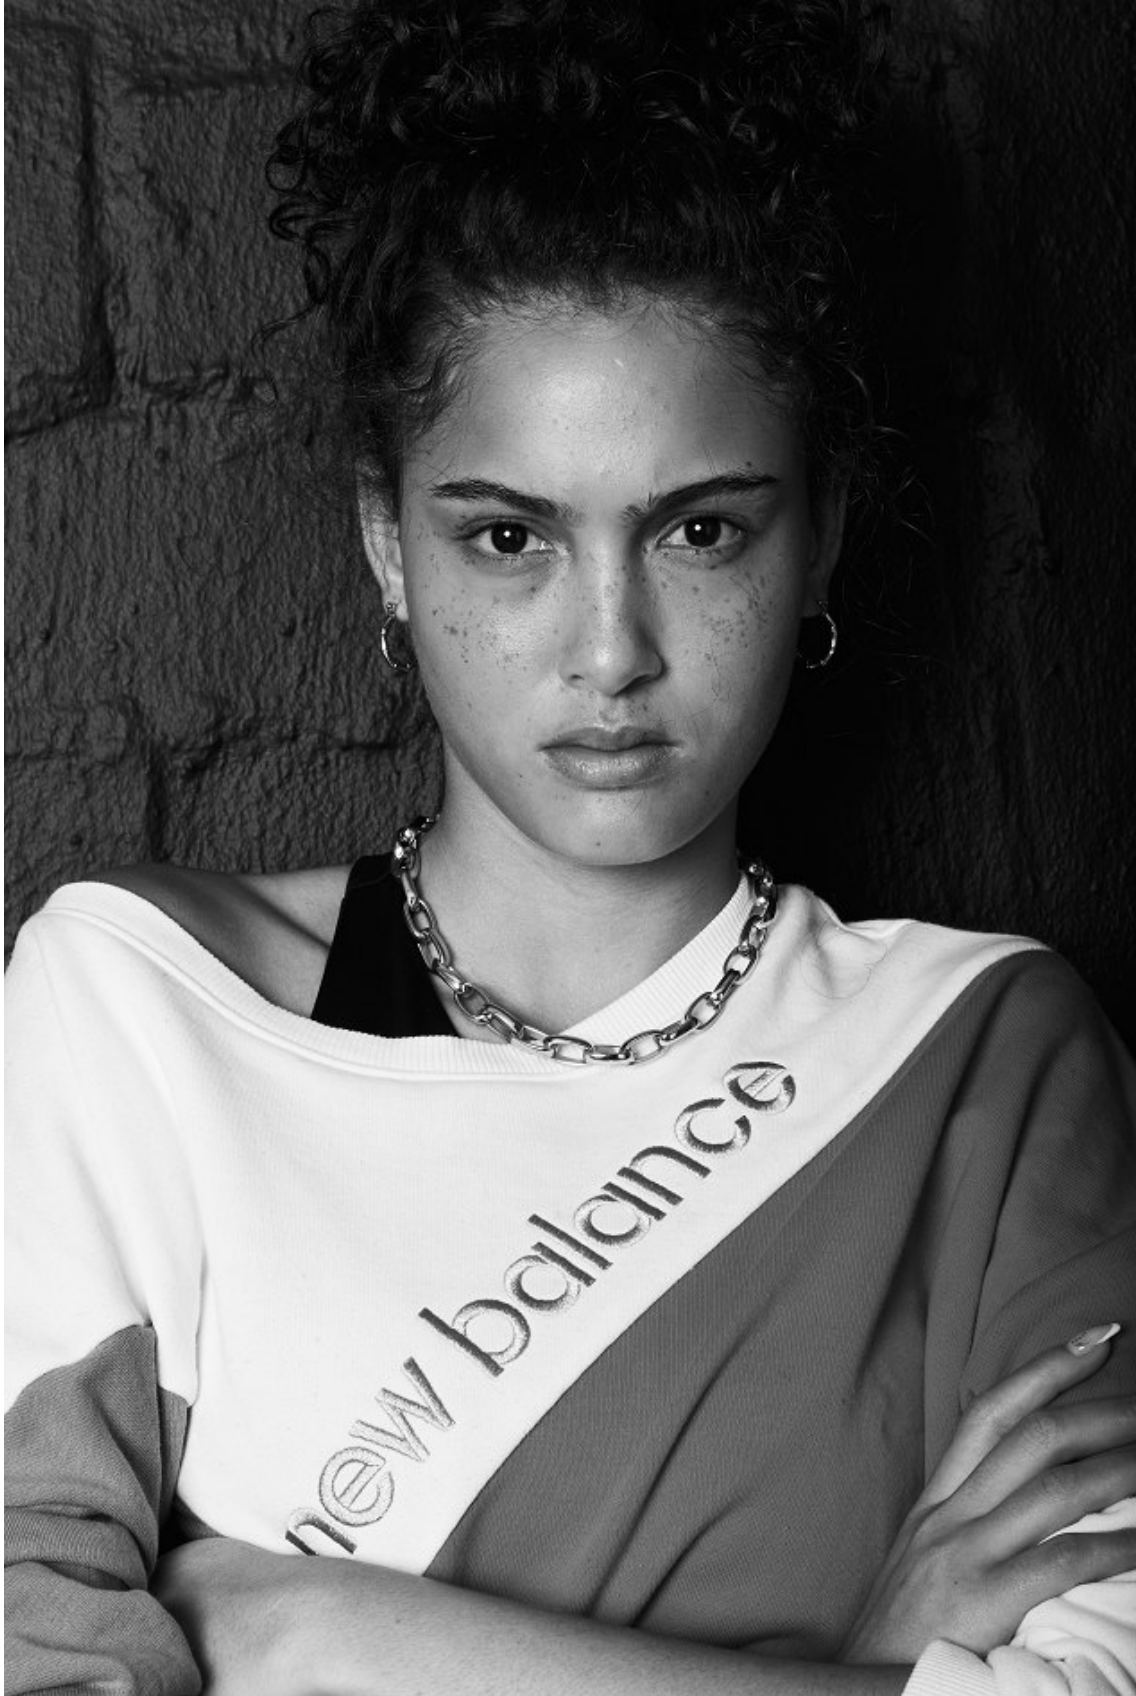

HAYLEY DAVIDS

BOSS MODELS

DURBAN

HAYLEY DAVIDS

Bust: 81cm Waist: 60cm Hips: 91cm Shoe: 5 UK Hair: Light Brown Eyes: Brown