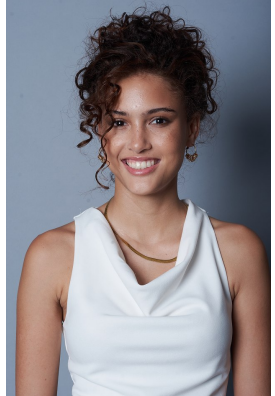

# BOSS MODELS

DURBAN

## HAYLEY DAVIDS

Bust: 81cm Waist: 60cm Hips: 91cm Shoe: 5 UK Hair: Light Brown Eyes: Brown