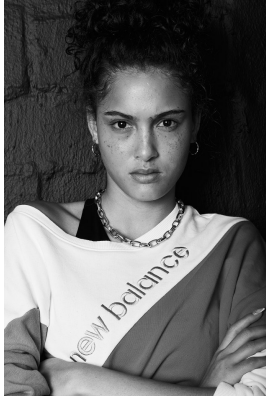

# BOSS MODELS

DURBAN

## HAYLEY DAVIDS

Bust: 81cm Waist: 60cm Hips: 91cm Shoe: 5 UK Hair: Light Brown Eyes: Brown