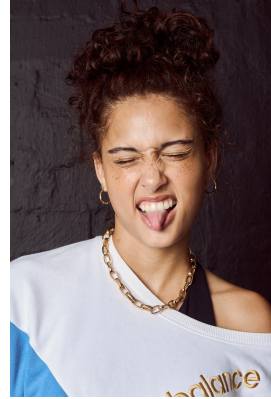

# BOSS MODELS

DURBAN

## HAYLEY DAVIDS

Bust: 81cm Waist: 60cm Hips: 91cm Shoe: 5 UK Hair: Light Brown Eyes: Brown