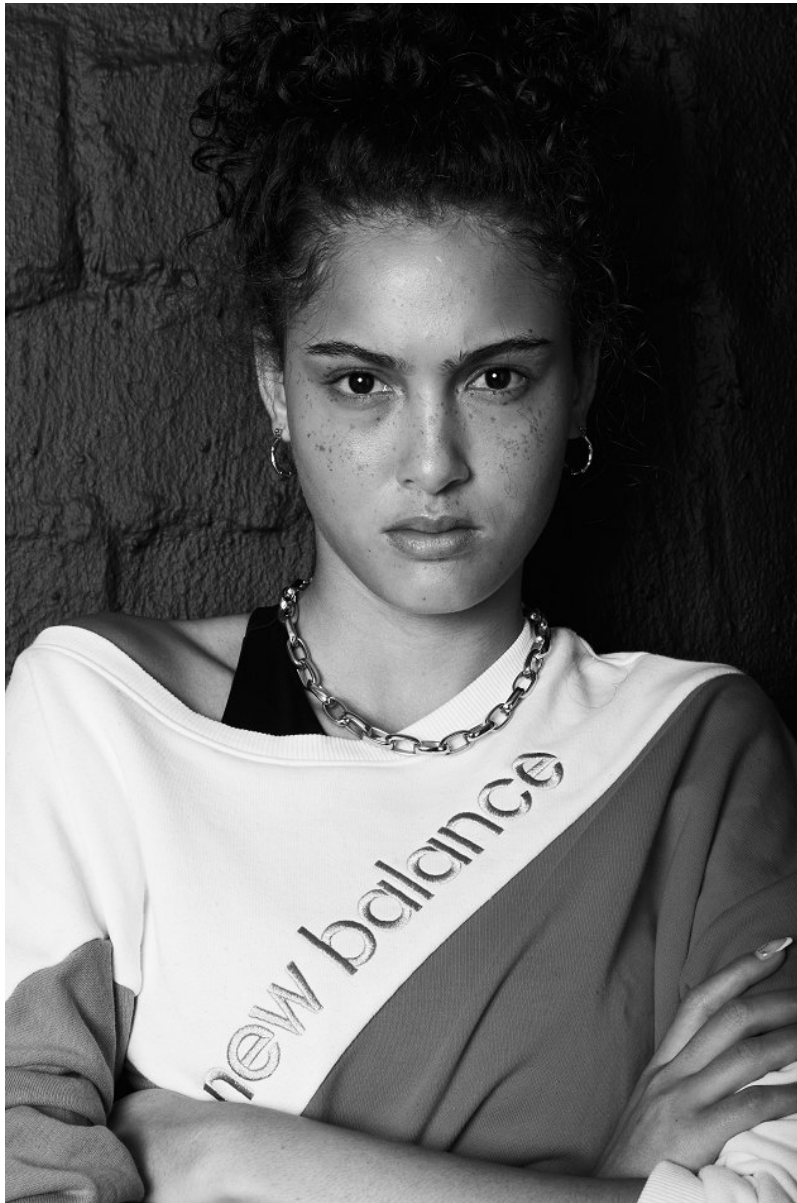

HAYLEY DAVIDS

BOSS MODELS

DURBAN

HAYLEY DAVIDS

Bust: 81cm Waist: 60cm Hips: 91cm Shoe: 5 UK Hair: Light Brown Eyes: Brown