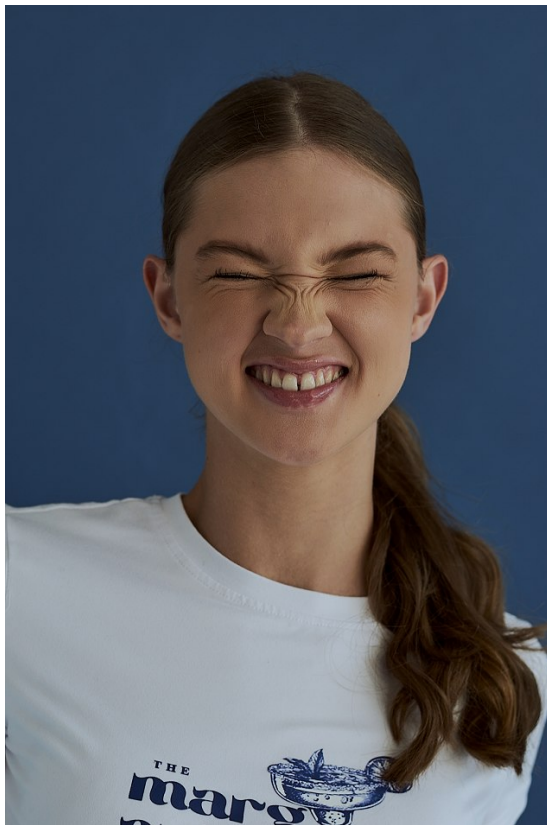

# BOSS MODELS

DURBAN

JORDAN BEZUIDENHOUT

Height: 172cm Bust: 81cm Waist: 62cm Hips: 93cm Shoe: 5 UK Hair: Dark Blonde Eyes: Blue

# BOSS MODELS

DURBAN

## JORDAN BEZUIDENHOUT

Height: 172cm Bust: 81cm Waist: 62cm Hips: 93cm Shoe: 5 UK Hair: Dark Blonde Eyes: Blue

# BOSS MODELS

DURBAN

**JORDAN BEZUIDENHOUT**

Height: 172cm Bust: 81cm Waist: 62cm Hips: 93cm Shoe: 5 UK Hair: Dark Blonde Eyes: Blue