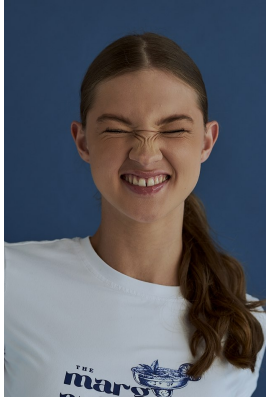

BOSS MODELS

DURBAN

JORDAN BEZUIDENHOUT

Height: 172cm Bust: 81cm Waist: 62cm Hips: 93cm Shoe: 5 UK Hair: Dark Blonde Eyes: Blue