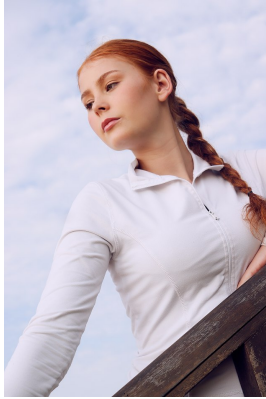

BOSS MODELS

DURBAN

CAMI WAIT

Height: 177cm Shoe: 6 UK Hair: Venetian Red Eyes: Blue/Green