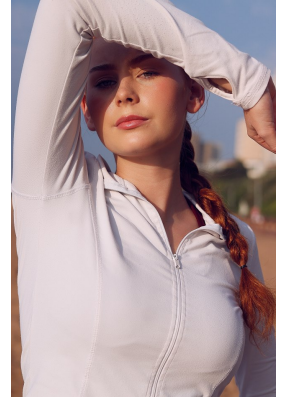

BOSS MODELS

DURBAN

CAMI WAIT

Height: 177cm Shoe: 6 UK Hair: Venetian Red Eyes: Blue/Green