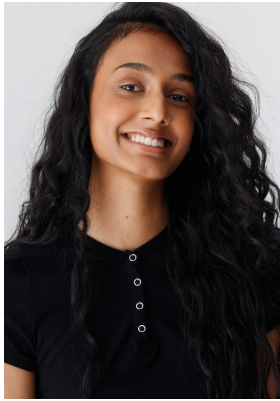

# BOSS MODELS

DURBAN

## SENOBIA NAICKER

Height: 184cm Bust: 81cm Waist: 61cm Hips: 95cm Shoe: 8 UK Hair: Black Eyes: Brown