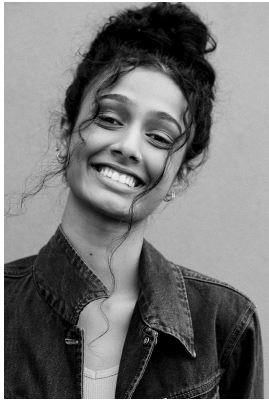

# BOSS MODELS

DURBAN

## SENOBIA NAICKER

Height: 184cm Bust: 81cm Waist: 61cm Hips: 95cm Shoe: 8 UK Hair: Black Eyes: Brown