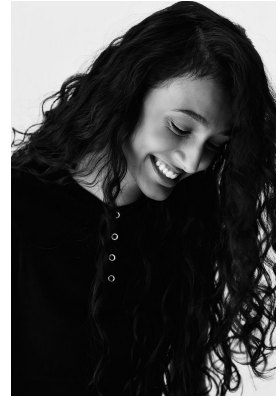

# BOSS MODELS

DURBAN

## SENOBIA NAICKER

Height: 184cm Bust: 81cm Waist: 61cm Hips: 95cm Shoe: 8 UK Hair: Black Eyes: Brown