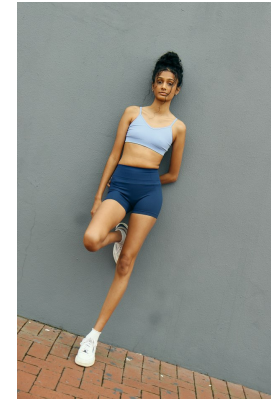

# BOSS MODELS

DURBAN

## SENOBIA NAICKER

Height: 184cm Bust: 81cm Waist: 61cm Hips: 95cm Shoe: 8 UK Hair: Black Eyes: Brown