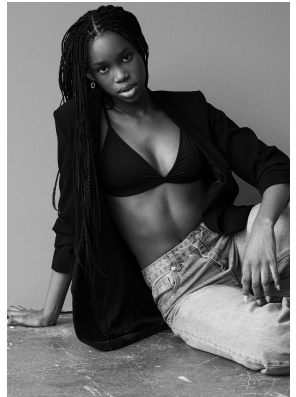

BOSS MODELS

DURBAN

THANDA TEMBE

Height: 178cm Waist: 69cm Hips: 99cm Shoe: 8 UK Hair: Black Eyes: Black

BOSS MODELS

DURBAN

THANDA TEMBE

Height: 178cm Waist: 69cm Hips: 99cm Shoe: 8 UK Hair: Black Eyes: Black