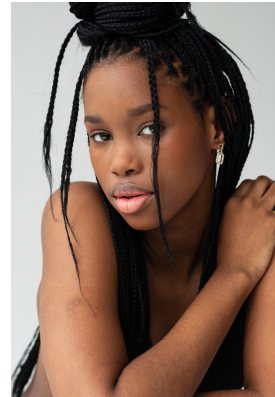

BOSS MODELS

DURBAN

THANDA TEMBE

Height: 178cm Waist: 69cm Hips: 99cm Shoe: 8 UK Hair: Black Eyes: Black

BOSS MODELS

DURBAN

THANDA TEMBE

Height: 178cm Waist: 69cm Hips: 99cm Shoe: 8 UK Hair: Black Eyes: Black