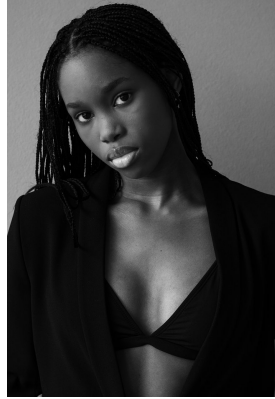

BOSS MODELS

DURBAN

THANDA TEMBE

Height: 178cm Waist: 69cm Hips: 99cm Shoe: 8 UK Hair: Black Eyes: Black

BOSS MODELS

DURBAN

THANDA TEMBE

Height: 178cm Waist: 69cm Hips: 99cm Shoe: 8 UK Hair: Black Eyes: Black