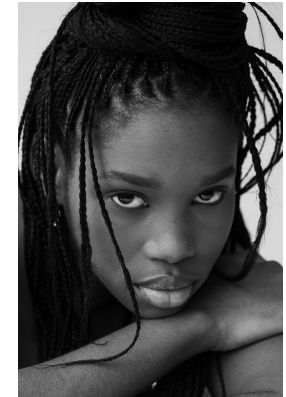

BOSS MODELS

DURBAN

THANDA TEMBE

Height: 178cm Waist: 69cm Hips: 99cm Shoe: 8 UK Hair: Black Eyes: Black

BOSS MODELS

DURBAN

THANDA TEMBE

Height: 178cm Waist: 69cm Hips: 99cm Shoe: 8 UK Hair: Black Eyes: Black