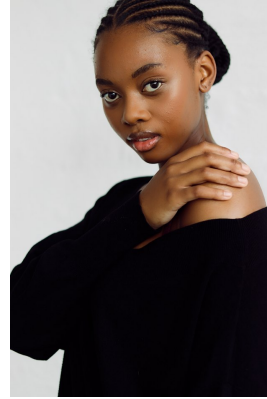

BOSS MODELS

DURBAN

SIYABUSISWA MAPHUMULO

Height: 173cm Bust: 88cm Waist: 72cm Hips: 106cm Shoe: 7 UK Hair: Black Eyes: Brown