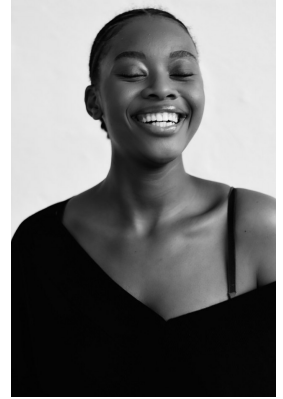

BOSS MODELS

DURBAN

SIYABUSISWA MAPHUMULO

Height: 173cm Bust: 88cm Waist: 72cm Hips: 106cm Shoe: 7 UK Hair: Black Eyes: Brown