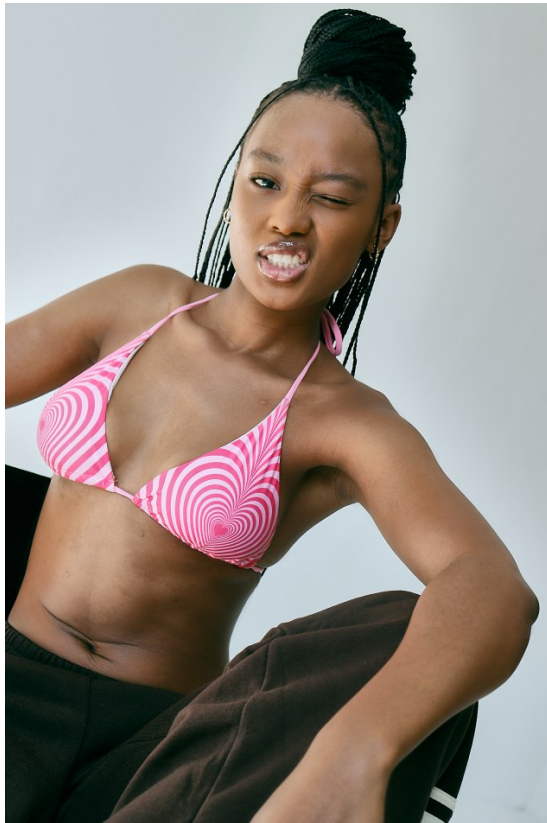

BOSS MODELS

DURBAN

INAM NOTSHISHA

Height: 173cm Bust: 83cm Waist: 63cm Hips: 97cm Shoe: 7 UK Hair: Brown Eyes: Brown

BOSS MODELS

DURBAN

INAM NOTSHISHA

Height: 173cm Bust: 83cm Waist: 63cm Hips: 97cm Shoe: 7 UK Hair: Brown Eyes: Brown

BOSS MODELS

DURBAN

INAM NOTSHISHA

Height: 173cm Bust: 83cm Waist: 63cm Hips: 97cm Shoe: 7 UK Hair: Brown Eyes: Brown