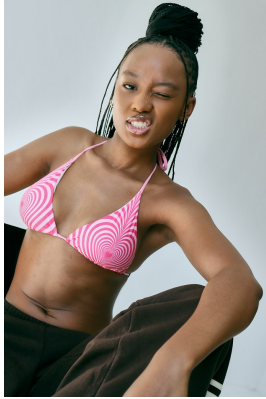

# BOSS MODELS

DURBAN

## INAM NOTSHISHA

Height: 173cm Bust: 83cm Waist: 63cm Hips: 97cm Shoe: 7 UK Hair: Brown Eyes: Brown