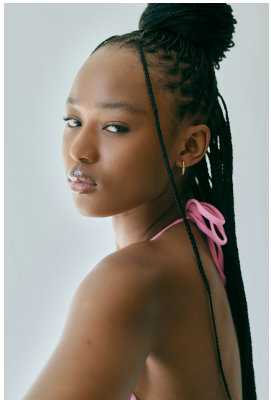

# BOSS MODELS

DURBAN

## INAM NOTSHISHA

Height: 173cm Bust: 83cm Waist: 63cm Hips: 97cm Shoe: 7 UK Hair: Brown Eyes: Brown