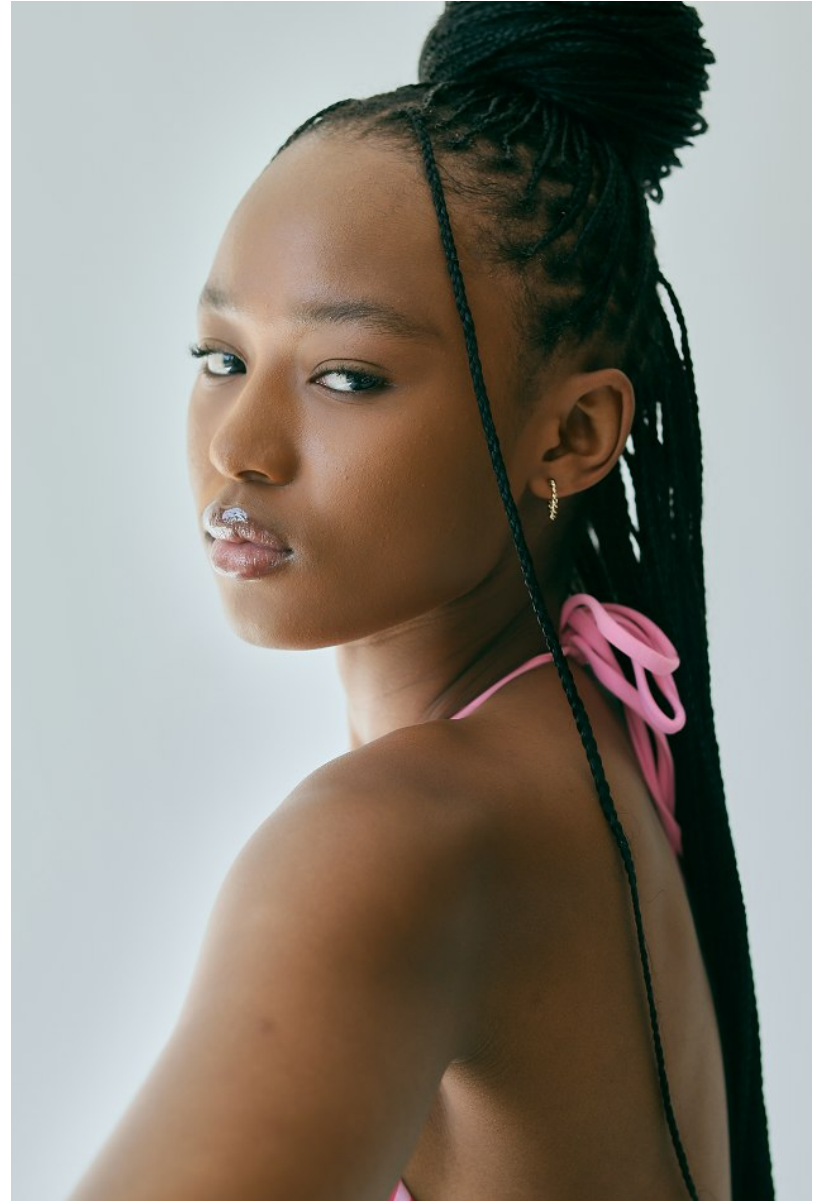

BOSS MODELS

DURBAN

INAM NOTSHISHA

Height: 173cm Bust: 83cm Waist: 63cm Hips: 97cm Shoe: 7 UK Hair: Brown Eyes: Brown

BOSS MODELS

DURBAN

INAM NOTSHISHA

Height: 173cm Bust: 83cm Waist: 63cm Hips: 97cm Shoe: 7 UK Hair: Brown Eyes: Brown