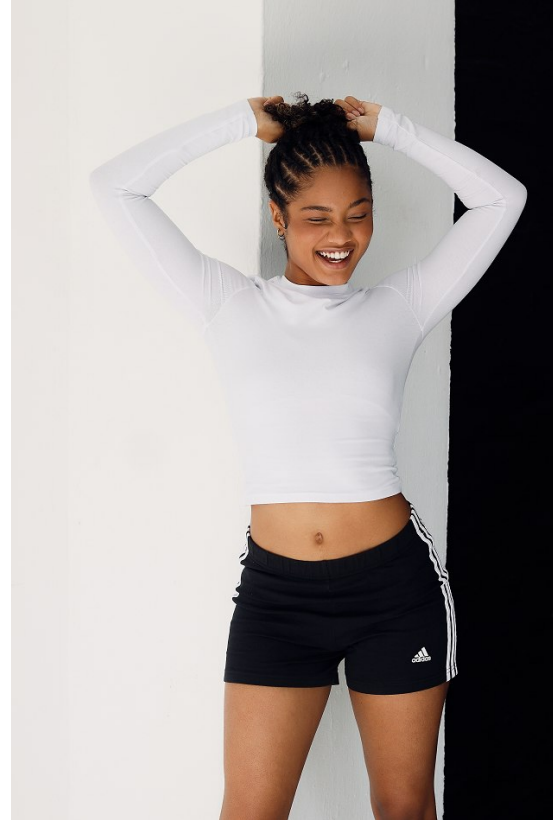

BOSS MODELS

DURBAN

ALISSA BLOEM

Height: 165cm Bust: 80cm Waist: 66cm Hips: 95cm Shoe: 4 UK Hair: Brown Eyes: Brown

BOSS MODELS

DURBAN

ALISSA BLOEM

Height: 165cm Bust: 80cm Waist: 66cm Hips: 95cm Shoe: 4 UK Hair: Brown Eyes: Brown

BOSS MODELS

DURBAN

ALISSA BLOEM

Height: 165cm Bust: 80cm Waist: 66cm Hips: 95cm Shoe: 4 UK Hair: Brown Eyes: Brown